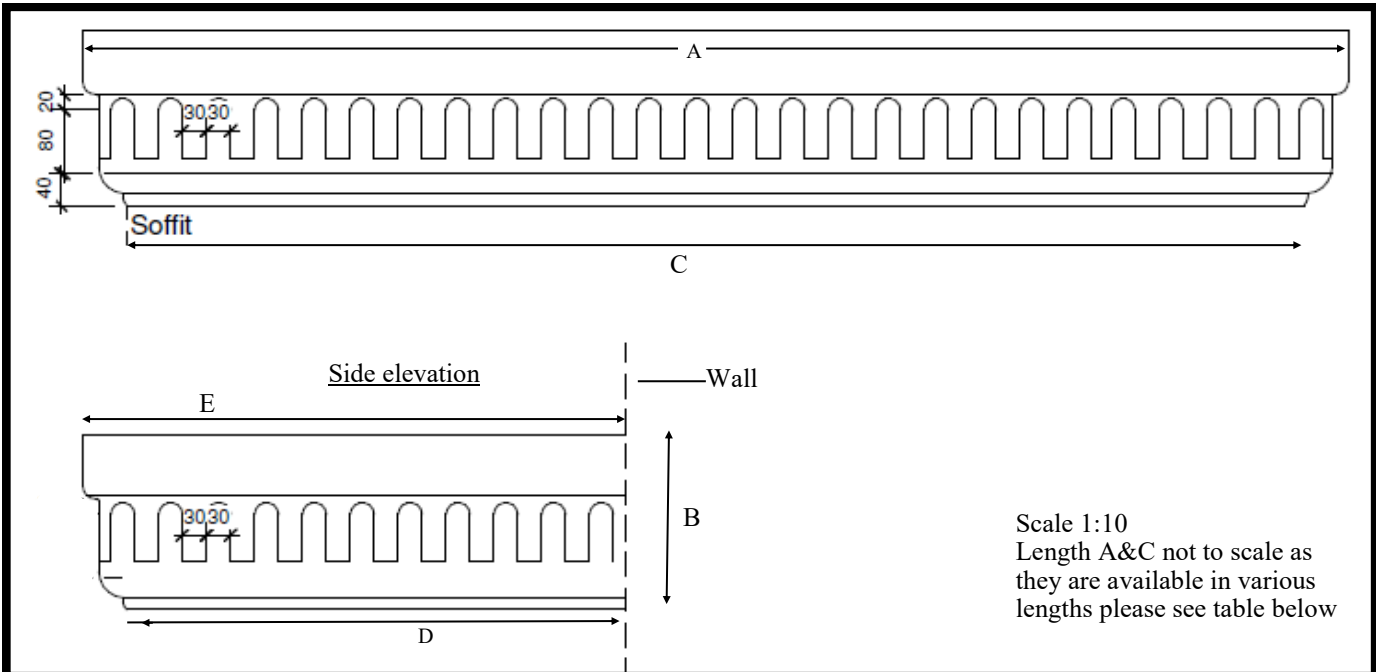

Victorian Dental Canopy (Deep Projection)

Features

- * Classic style
- * Beautifully detailed
- * Dental pattern
- * Easy to fit
- * Available in various lengths
- * Choice of all colours
- * Practical canopy

A practical and attractive flat canopy available in grey roof with white soffit (base) or to your colour preference.

Available with a deep projection (please see Victorian dental canopy deep projection).

This canopy comes in various lengths as shown in the table below, we also offer this canopy with a deep projection (please see Victorian dental canopy (deep projection)).

Dimensions **Variable lengths available up to 4930 for size C**

Type	A (Roof size)	B Plus Flash	C size (Soffit Width)	D (Soffit Projection)	E (Roof Projection)
1	1550	220	1400	1000	1065
2	1800	220	1650	1000	1065
3	2250	220	2100	1000	1065
4	2550	220	2400	1000	1065
5	3150	220	3000	1000	1065