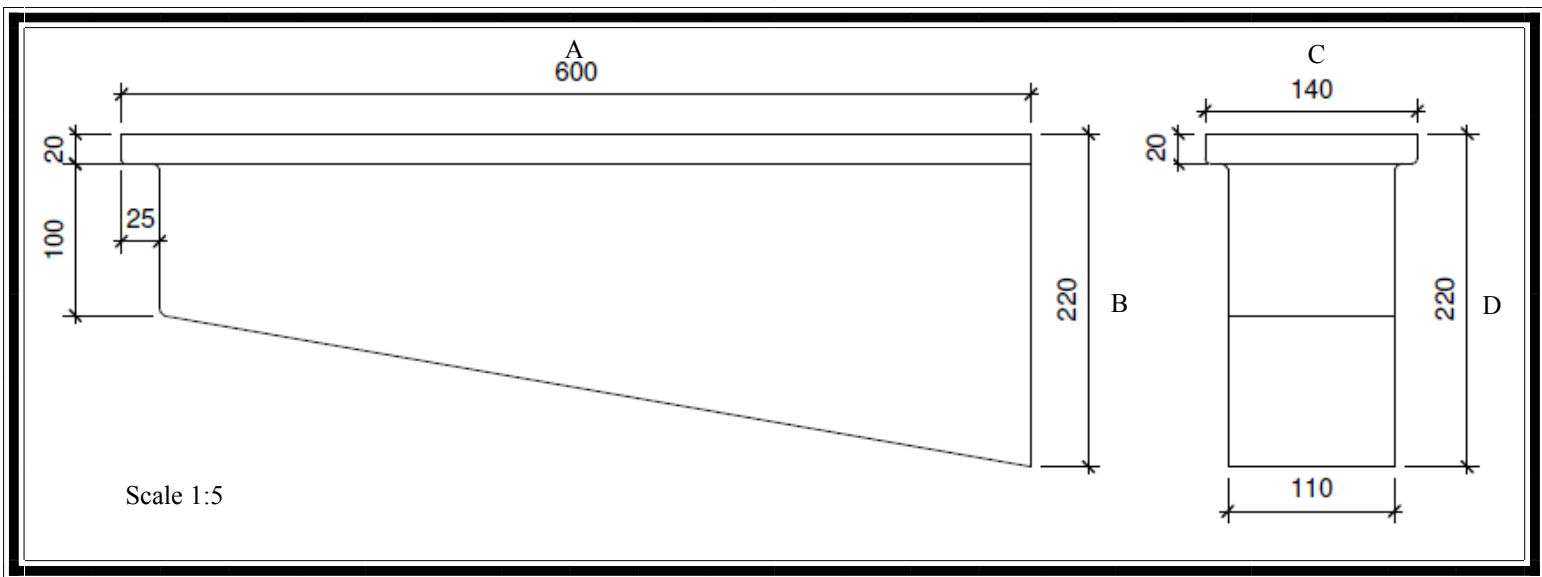

Wedge Leg Cover

For sizes and dimension of canopy leg please refer to the table below and the scale drawing

Dimensions

A	B	C	D
600	220	140	220