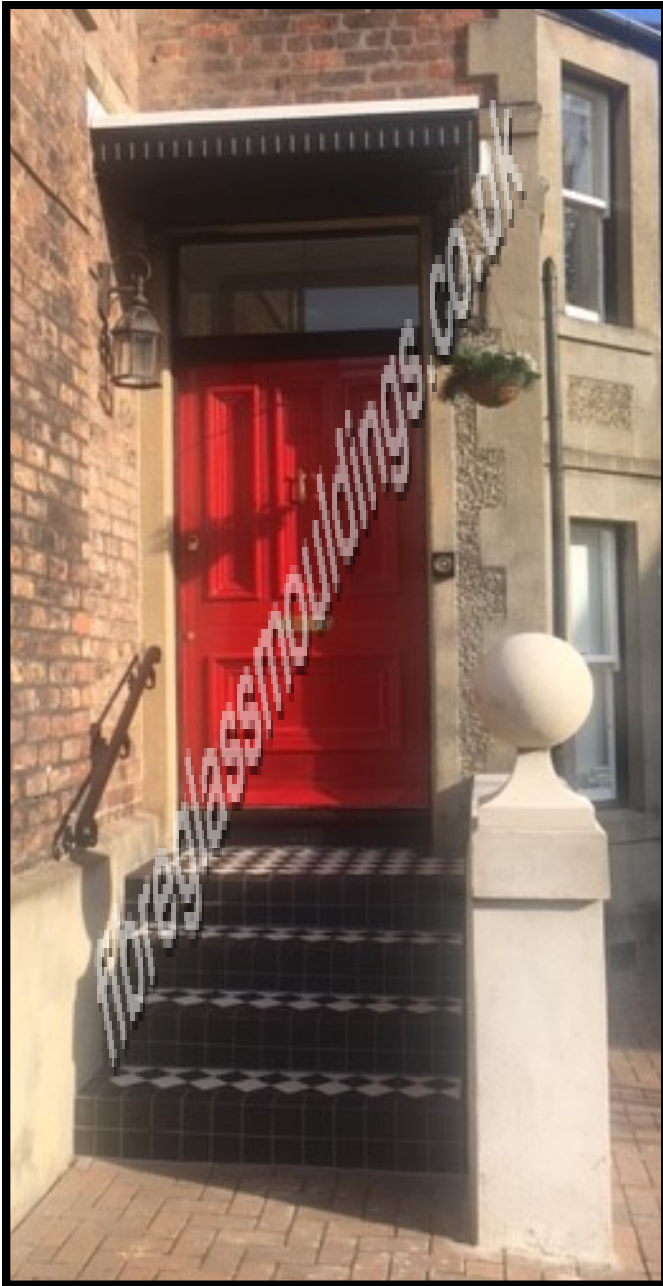

# Victorian Dental Canopy Corner Fit (Standard Projection)

## Features

- \* Classic style
- \* Beautifully detailed
- \* Dental pattern
- \* Easy to fit
- \* Available in various lengths
- \* Choice of all colours
- \* Practical canopy

A practical and attractive flat canopy available in grey roof with white soffit (base) or to your colour preference.

Available with a deep projection (please see Victorian dental canopy deep projection)

This canopy comes in various lengths as shown in the table below, we also offer this canopy with a deep projection (please see Victorian dental canopy (deep projection)).