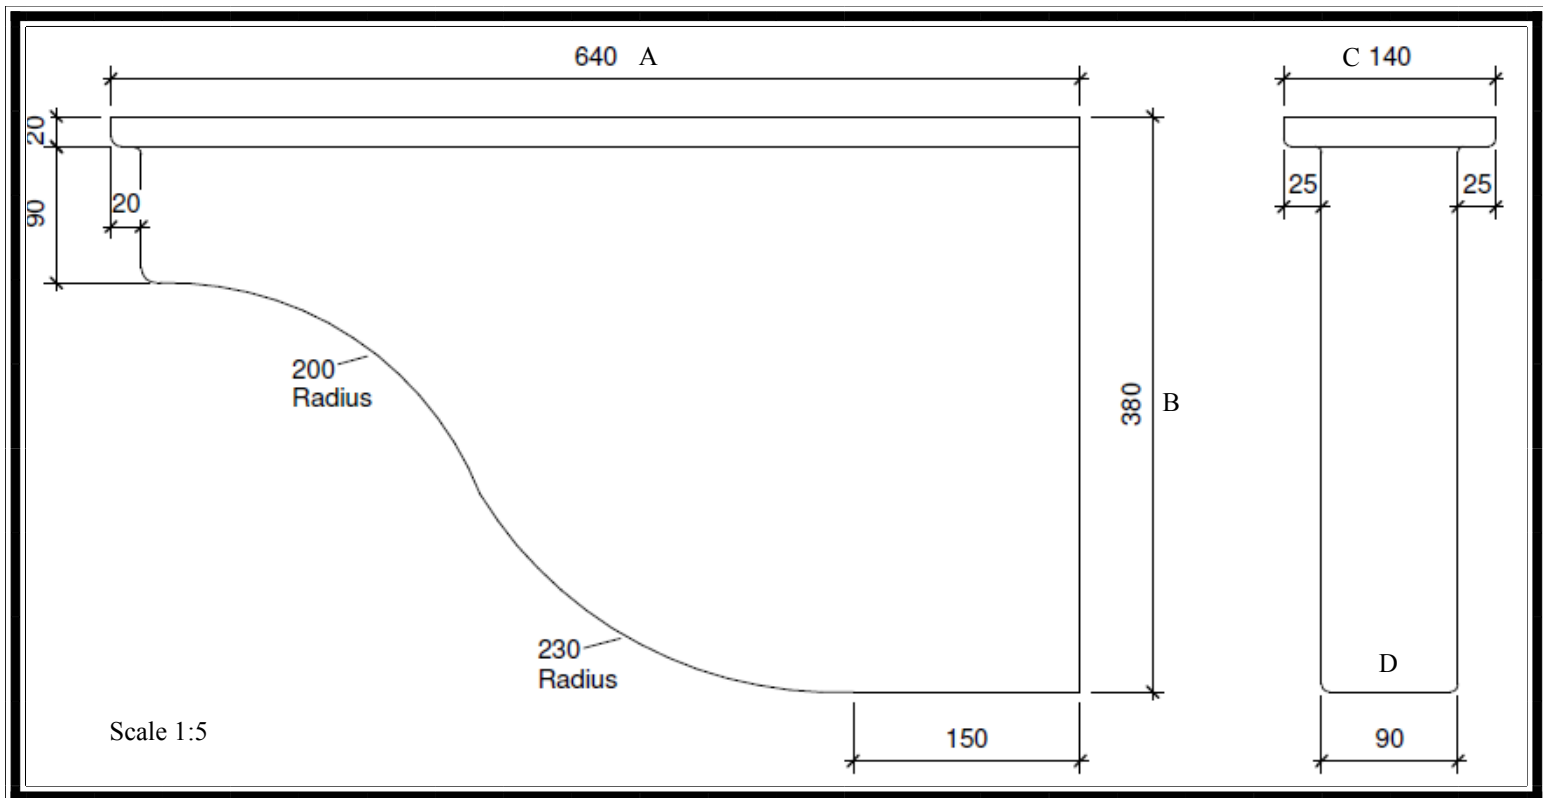

Twin Curve Leg Cover

For size and dimension of canopy legs please refer to table below and scale drawing above

Dimensions

A	B	C	D
640	380	140	90

Globe Works, Richmond Street, Accrington, Lancashire, BB5 0RH
 Tel: 01254 357000 Fax: 01254 357011
 www.fibreglassmouldings.co.uk email: info@fibreglassmouldings.co.uk
 England Reg. No. 04979363 VAT No. 831 9972 94