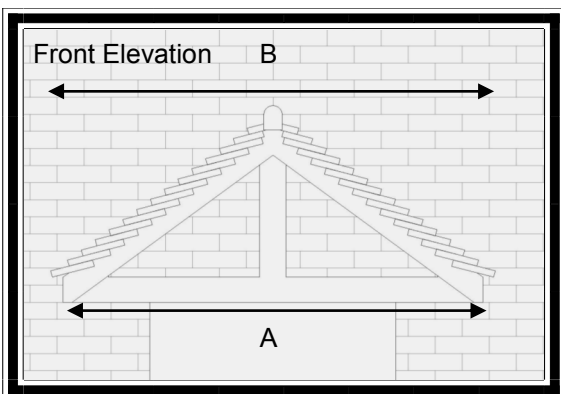

T Country Canopy

Features

- * Tile effect Roof
- * Tongue & Groove Soffit
- * T Bar Fixed to Canopy Front
- * Choice of tile colour s
- * Optional leg brackets
- * Easy to fit

A very attractive canopy with a lot of detail making this a beautiful addition to any home.

The Roof is available in various browns, greys or terracotta. The front has a tongue & groove finish on the underside of the vaulted soffit

For sizes and dimension of canopies available refer to table below.

Dimensions

A	B	C	Roof Pitch	D	E
1500	1580	550	36	780(incl 70mmflashing)	600
1500	1580	800	36	780(incl 70mmflashing)	850
2000	2080	550	30	780(incl 70mmflashing)	600
2000	2080	800	30	780(incl 70mmflashing)	850