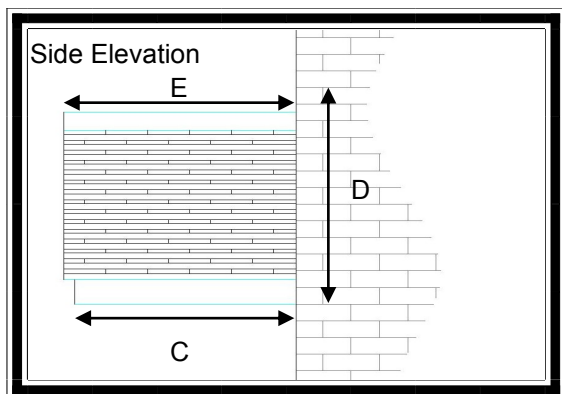

T Country Canopy

Features

- * Tile effect Roof
- * Tongue & Groove Soffit
- * T Bar Fixed to Canopy Front
- * Choice of tile colour s
- * Optional leg brackets
- * Easy to fit

A very attractive canopy with a lot of detail making this a beautiful addition to any home.

The Roof is available in various browns, greys or terracotta. The front has a tongue & groove finish on the underside of the vaulted soffit

For sizes and dimension of canopies available refer to table below.

Dimensions

A	B	C	Roof Pitch	D	E
1500	1580	550	36	780(incl 70mmflashing)	600
1500	1580	800	36	780(incl 70mmflashing)	850
2000	2080	550	30	780(incl 70mmflashing)	600
2000	2080	800	30	780(incl 70mmflashing)	850