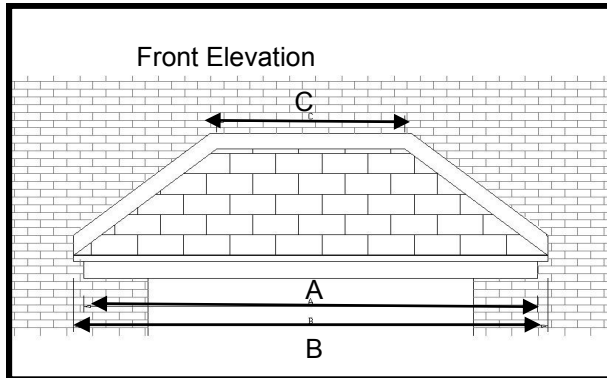

Strand Canopy (Deep Projection)

Features

- * Rosemary tiled roof
- * Hipped style
- * Choice of tile colour
- * Variable sizes available
- * Optional leg brackets
- * Easy to fit

A beautiful hipped style over-door canopy with an authentic Rosemary tiled roof detail.

Designed to go over Bay Windows & Porches.

Ridge Cap fixed to the Centre Point on the roof.

Projection is more than our standard Strand Canopy.

For sizes and dimension of canopies available refer to table below.

Dimensions

A	B	C	D	E	F
4180	4260		1020	1060	725 (inc 70mm flashing)
2000	2080		1020	1060	725 (inc 70mm flashing)
3000	3080		1020	1060	725 (inc 70mm flashing)
3500	3580		1020	1060	725 (inc 70mm flashing)
2000	2080		720	760	600 (inc 70mm flashing)
3000	3080		720	760	600 (inc 70mm flashing)
4000	4080		720	760	600 (inc 70mm flashing)
3800	3880		720	760	600 (inc 70mm flashing)
4800	4880		720	760	600 (inc 70mm flashing)

Maximum Dimension A = 4170mm

Maximum Dimension B = 4250mm