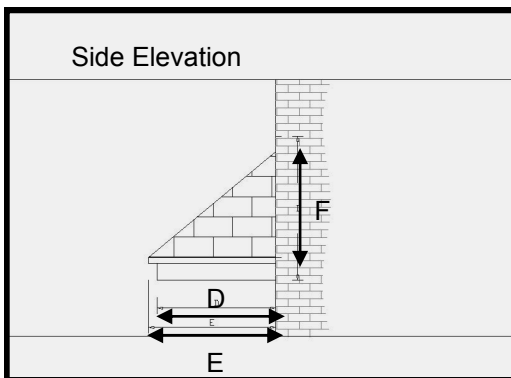

Strand Canopy (Deep Projection)

Features

- * Rosemary tiled roof
- * Hipped style
- * Choice of tile colour
- * Variable sizes available
- * Optional leg brackets
- * Easy to fit

A beautiful hipped style over-door canopy with an authentic Rosemary tiled roof detail.

Designed to go over Bay Windows & Porches.

Ridge Cap fixed to the Centre Point on the roof.

Projection is more than our standard Strand Canopy.

For sizes and dimension of canopies available refer to table below.

Maximum Dimension A = 4170mm

Maximum Dimension B = 4250mm