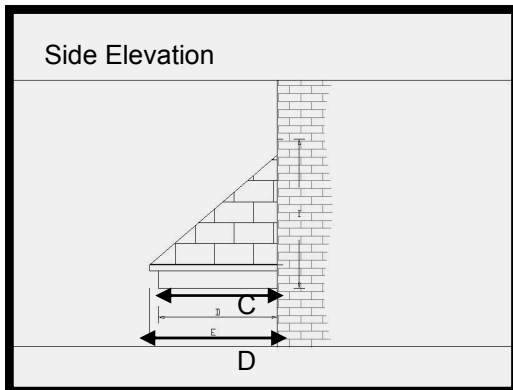

Strand Canopy Over Door & Bay

Features

- * Rosemary tiled roof
- * Hipped style
- * Choice of tile colour
- * Variable sizes available
- * Easy to fit

A beautiful hipped style canopy with an authentic Rosemary tiled roof detail.

Designed to go over Doors, Bay Windows & Porches.

Projection is more than our standard Strand Canopy

A Dimension - any length available up to 4170mm

B Dimension - any length available up to 4250mm

C Dimension - only available in two sizes, 720mm or 1020mm

D Dimension - only available in two sizes, 1020mm or 1060mm