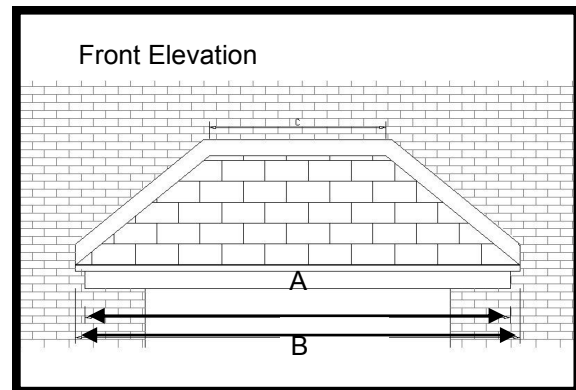

Strand Canopy Over Door & Bay

Features

- * Rosemary tiled roof
- * Hipped style
- * Choice of tile colour
- * Variable sizes available
- * Easy to fit

A beautiful hipped style canopy with an authentic Rosemary tiled roof detail.

Designed to go over Doors, Bay Windows & Porches.

Projection is more than our standard Strand Canopy

A Dimension - any length available up to 4170mm

B Dimension - any length available up to 4250mm

C Dimension - only available in two sizes, 720mm or 1020mm

D Dimension - only available in two sizes, 1020mm or 1060mm