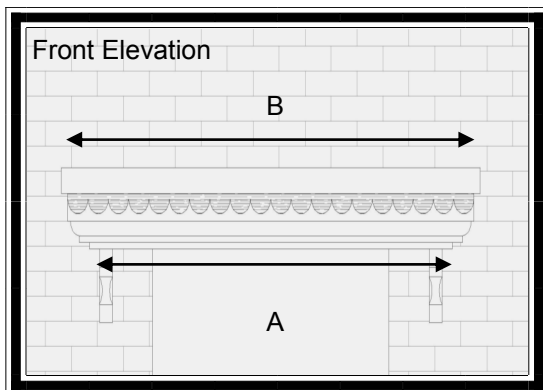

Georgian Terrace (Straight Edge)

Features

- * Georgian detail to soffit
- * Riven Slate top
- * Optional leg brackers
- * Scalloped/straight edge
- * Suitable for pilasters
- * Easy to fit

A practical and attractive flat canopy with a riven slate effect roof with scalloped or straight edge. Available in grey roof with white soffit (base) This canopy sits well on top of the pilasters to make a complete portico entrance.

For sizes and dimension of canopies available refer to table below.

Dimensions

A	B	C	D	E	F
1420	1580	480	220 (incl 70mm flashing)	400	
1650	1810	480	220 (incl 70mm flashing)	400	
2000	2160	480	220 (incl 70mm flashing)	400	
2150	2310	480	220 (incl 70mm flashing)	400	
2400	2560	480	220 (incl 70mm flashing)	400	
2800	2960	480	220 (incl 70mm flashing)	400	
4300	4460	480	220 (incl 70mm flashing)	400	
Variable lengths available Up to 4770mm (roof size)					