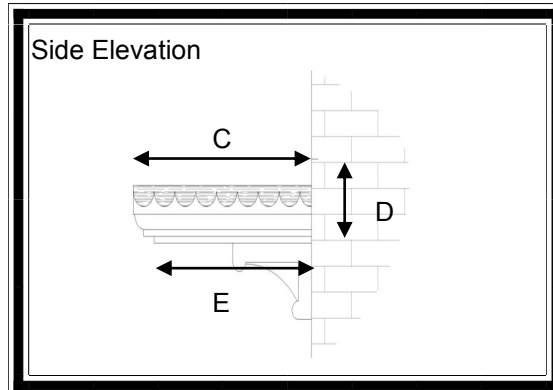

Georgian Terrace (Straight Edge)

Features

- * Georgian detail to soffit
- * Riven Slate top
- * Optional leg brackers
- * Scalloped/straight edge
- * Suitable for pilasters
- * Easy to fit

A practical and attractive flat canopy with a riven slate effect roof with scalloped or straight edge. Available in grey roof with white soffit (base) This canopy sits well on top of the pilasters to make a complete portico entrance.

For sizes and dimension of canopies available refer to table below.

Dimensions

A	B	C	D	E	F
1420	1580	480	220 (incl 70mm flashing)	400	
1650	1810	480	220 (incl 70mm flashing)	400	
2000	2160	480	220 (incl 70mm flashing)	400	
2150	2310	480	220 (incl 70mm flashing)	400	
2400	2560	480	220 (incl 70mm flashing)	400	
2800	2960	480	220 (incl 70mm flashing)	400	
4300	4460	480	220 (incl 70mm flashing)	400	
Variable lengths available Up to 4770mm (roof size)					