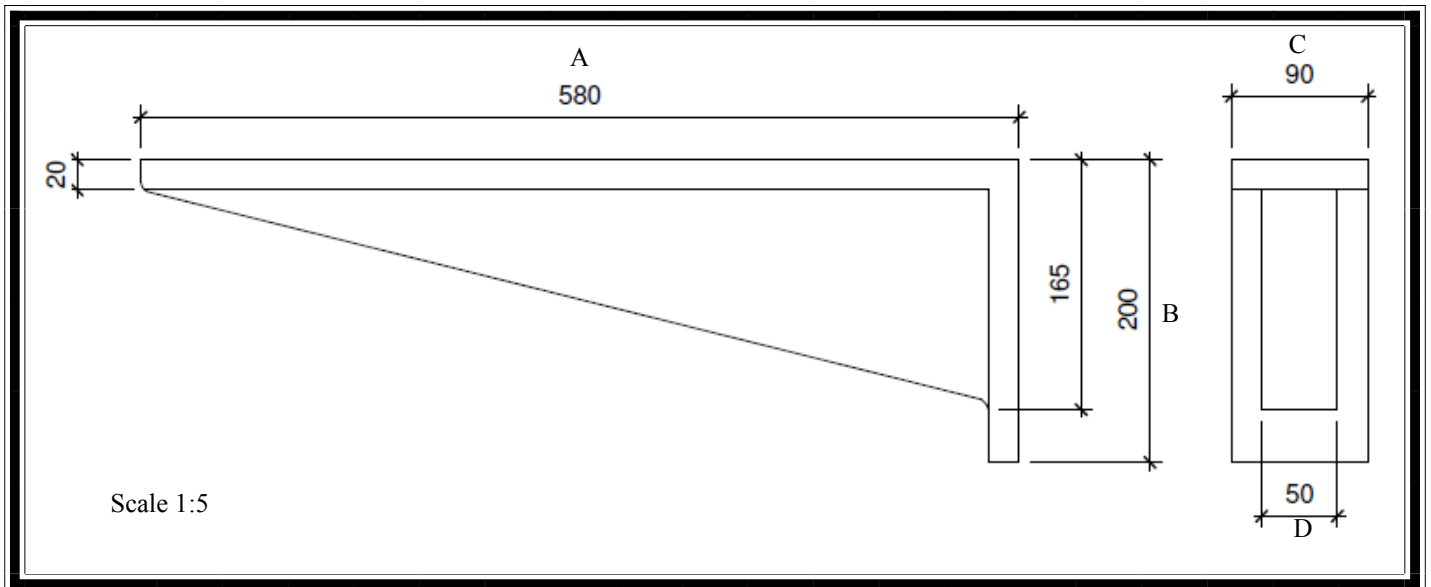

SlimLine Leg

For size and dimension of canopy legs please refer to table below and the scale drawing above

Dimensions

A	B	C	D
580	200	90	50