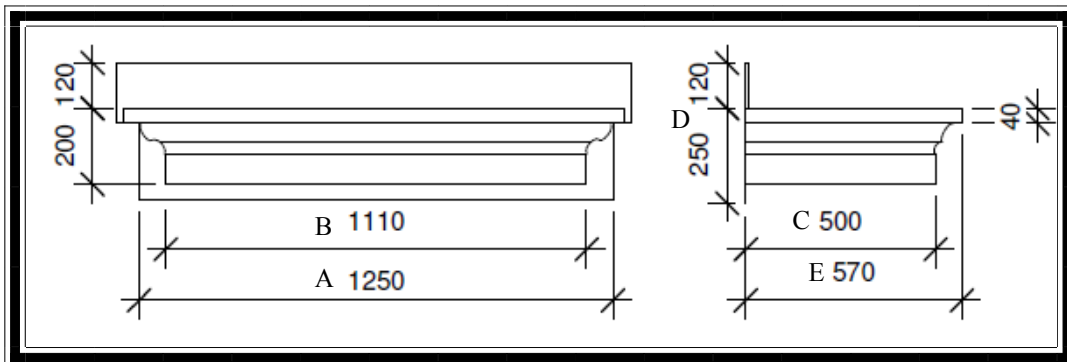

Mulalley Canopy

Features

- * Optional leg brackets
- * Scalloped/straight edge
- * Easy to fit
- * Choice of tile colour
- * Easy to maintain
- * Available in 2 sizes
- * improves the look of your house giving it character

An attractive flat over door canopy with an Authentic grey roof.

The roof is available in a range of Grey or Black to match aesthetically with the style of house. The soffit (base) section is white.

The canopy is practical and will add great character to your home

Scale 1:20

Please see the table below for the dimensions (Please contact us for further details)

Dimensions

A	B (Soffit size)	C (soffit projection)	D (inc 120mm flash)	E (roof projection)
1250	1110	500	370	570
2490	2350	500	370	570