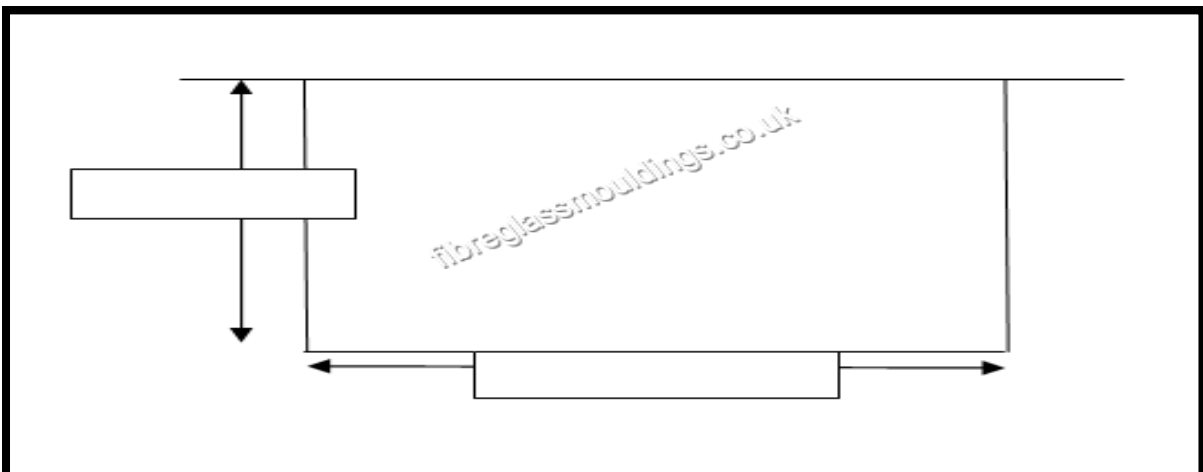

Hipped Tile Effect Square Porch Top

Before picture

After picture

Features

Rosemary tile top, hipped style, choice of roof colours, tile effect roof, easy to fit

A finishing touch to any bay window. Available in a Rosemary Tile effect with a selection of colours i.e. brown, terracotta or grey, the soffit is white.

Easy to fit over existing bay with overhang to accommodate guttering if necessary.

When placing an order, please provide the external frame sizes of the bay/porch