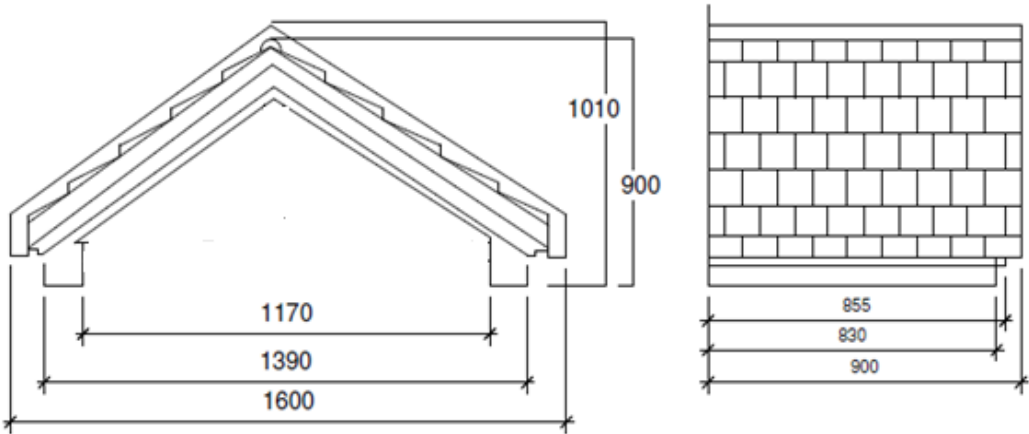

Dimensions

A (roof size)	B (soffit size)	C	D	E (projection)
1600mm	1390mm	1010mm	900m	900mm