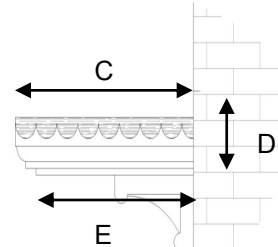

Georgian Canopy (Willow)

Features

- * Variable sizes available
- * Riven Slate top
- * Optional leg brackers
- * Scalloped/straight edge
- * Easy to fit

A practical and attractive flat over-door canopy with an authentic riven slate effect roof with scalloped or straight detail. The roof is available in grey to match aesthetically with the style of the house. The soffit (base) section is white. This canopy is 70mm more in height and 50mm greater projection than our standard Georgian.

Side Elevation

For sizes and dimension of canopies available refer to table below.

Dimensions

A	B	C	D	E	F
1300	1460	730	290 (incl 70mm flashing)	650	
1420	1580	730	290 (incl 70mm flashing)	650	
1600	1760	730	290 (incl 70mm flashing)	650	
2000	2160	730	290 (incl 70mm flashing)	650	
2400	2560	730	290 (incl 70mm flashing)	650	
2800	2960	730	290 (incl 70mm flashing)	650	
3000	3160	730	290 (incl 70mm flashing)	650	

Available in any length up to 5160mm roof size