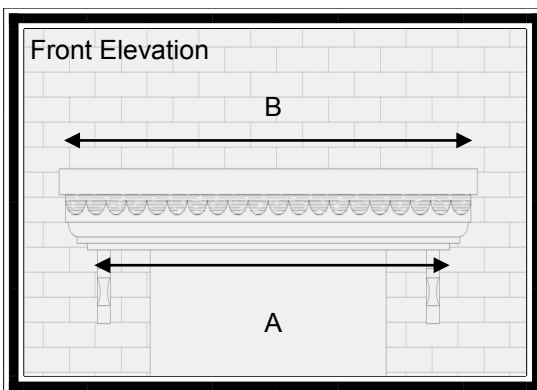

Georgian Canopy (Willow)

Features

- * Variable sizes available
- * Riven Slate top
- * Optional leg brackers
- * Scalloped/straight edge
- * Easy to fit

A practical and attractive flat over-door canopy with an authentic riven slate effect roof with scalloped or straight detail. The roof is available in grey to match aesthetically with the style of the house. The soffit (base) section is white. This canopy is 70mm more in height and 50mm greater projection than our standard Georgian.

Side Elevation

For sizes and dimension of canopies available refer to table below.

Dimensions

A	B	C	D	E	F
1300	1460	730	290 (incl 70mm flashing)	650	
1420	1580	730	290 (incl 70mm flashing)	650	
1600	1760	730	290 (incl 70mm flashing)	650	
2000	2160	730	290 (incl 70mm flashing)	650	
2400	2560	730	290 (incl 70mm flashing)	650	
2800	2960	730	290 (incl 70mm flashing)	650	
3000	3160	730	290 (incl 70mm flashing)	650	

Available in any length up to 5160mm roof size