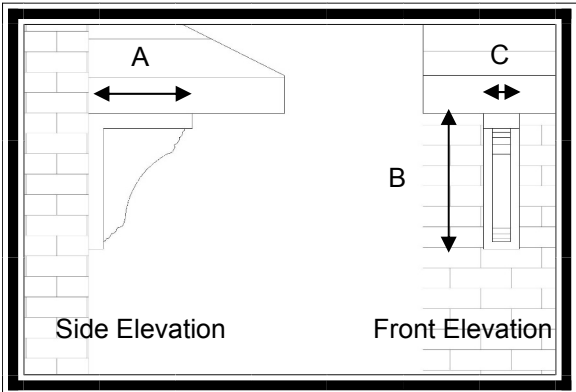

GRP Bow Bay Corbel

For sizes and dimension of canopies available refer to table below.

Dimensions

A	B	C			
250mm	300mm	105mm			