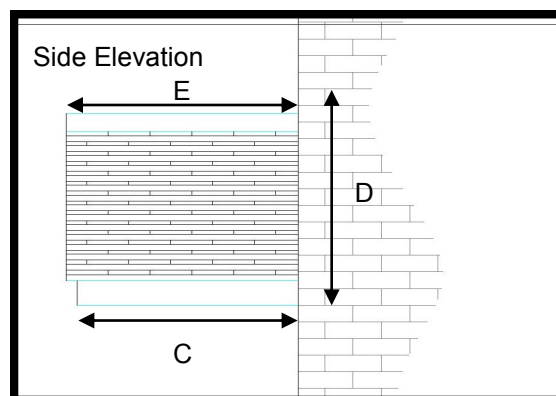

The Roof is available in various browns and greys, the base and herringbone tongue & groove front is white.

Ideal for Covering Scarring from Old Canopies.

For sizes and dimension of canopies available refer to table below.

Dimensions

A	B	C	Roof Pitch	D	E
1780	1860	1100 max			1140 max
2000	2080	1050 max	30	780(incl 70mmflashing)	1100 max
2470	2550	2400 max			2440 max
1920	2000	2150 max			2190 max