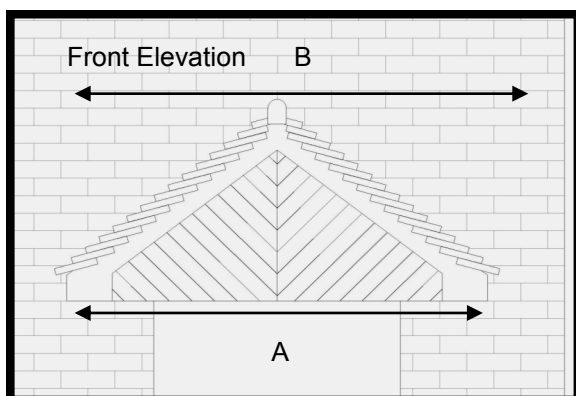

Cottage Porch Canopy

Features

- * Tile effect finish
- * Tongue & Groove Front
- * Apex Canopy
- * Choice of tile colour
- * Optional leg brackets
- * Easy to fit

A very attractive canopy with a lot of detail making this a beautiful addition to any home.

The Roof is available in various browns and greys, the base and herringbone tongue & groove front is white.

Ideal for Covering Scarring from Old Canopies.

For sizes and dimension of canopies available refer to table below.

Dimensions

A	B	C	Roof Pitch	D	E
1780	1860	1100 max			1140 max
2000	2080	1050 max	30	780(incl 70mmflashing)	1100 max
2470	2550	2400 max			2440 max
1920	2000	2150 max			2190 max