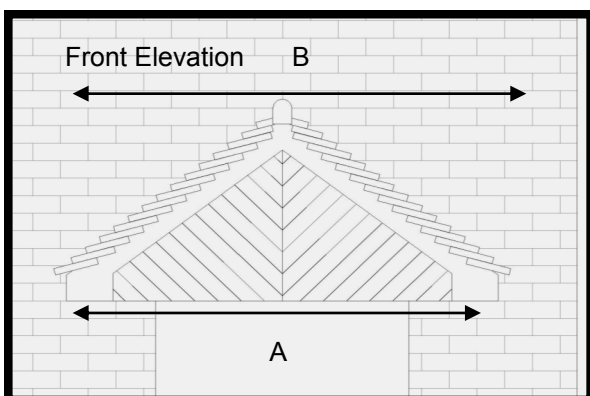

The Roof is available in various browns and greys, the base and herringbone tongue & groove front is white.

Ideal for Covering Scarring from Old Canopies.

For sizes and dimension of canopies available refer to table below.

### Dimensions

A	B	C	Roof Pitch	D	E
1500	1580	550	36	780(incl 70mmflashing)	600
1500	1580	800	36	780(incl 70mmflashing)	850
2000	2080	550	30	780(incl 70mmflashing)	600
1420	1500	750	38	850(incl 70mmflashing)	780
1780	1860	1100 max			1140 max
2000	2080	1050 max	30	780(incl 70mmflashing)	1100 max
2470	2550	2400 max			2440 max
1920	2000	2150 max			2190 max