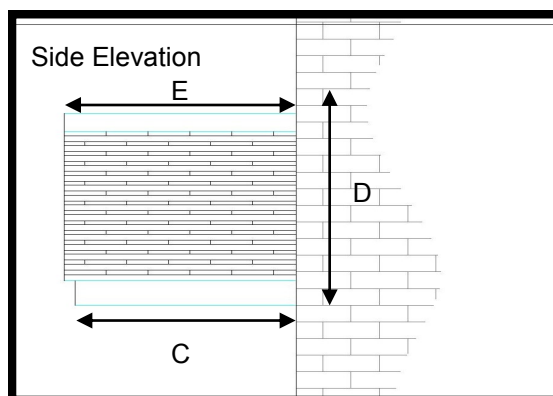

The Roof is available in various browns and greys, the base and herringbone tongue & groove front is white.

Ideal for Covering Scarring from Old Canopies.

For sizes and dimension of canopies available refer to table below.

### Dimensions

A	B	C	Roof Pitch	D	E
1500	1580	550	36	780(incl 70mmflashing)	600
1500	1580	800	36	780(incl 70mmflashing)	850
2000	2080	550	30	780(incl 70mmflashing)	600
1420	1500	750	38	850(incl 70mmflashing)	780
1780	1860	1100 max			1140 max
2000	2080	1050 max	30	780(incl 70mmflashing)	1100 max
2470	2550	2400 max			2440 max
1920	2000	2150 max			2190 max