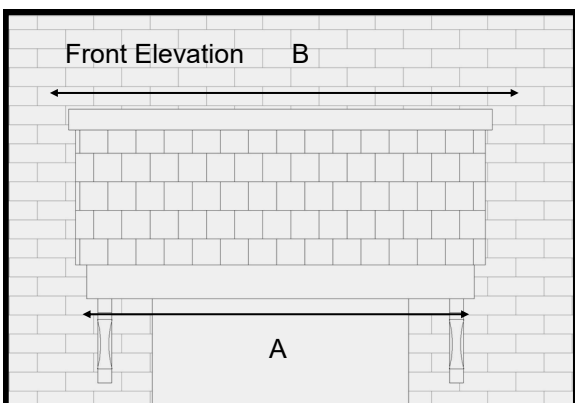

# Combination Canopy (Low Profile)

- Features**
- \* Rosemary Effect Tiled Roof
  - \* Choice of tile colour
  - \* Variable Sizes Available
  - \* Optional leg brackets
  - \* Ideal for Height Restricted homes

Designed especially for properties with a Height Restriction hence Low Profile.  
 Available in any Length up to 4770mm.  
 Roof in Rosemary Tile Effect and sides in wood grain tongue & groove 40mm board.

For sizes and dimension of canopies available refer to table below.

Dimensions

A	B	C	D	Roof Projection	
1400	1480	720	450 (incl 70mm flashing)	760	
1650	1730	720	450 (incl 70mm flashing)	760	
2000	2080	720	450 (incl 70mm flashing)	760	
2300	2380	720	450(incl 70mm flashing)	760	
2600	2680	720	450 (incl 70mm flashing)	760	
3000	3080	720	450 (incl 70mm flashing)	760	

Variable lengths available Up to 4770mm (roof size)  
 Roof Pitch 20 degrees