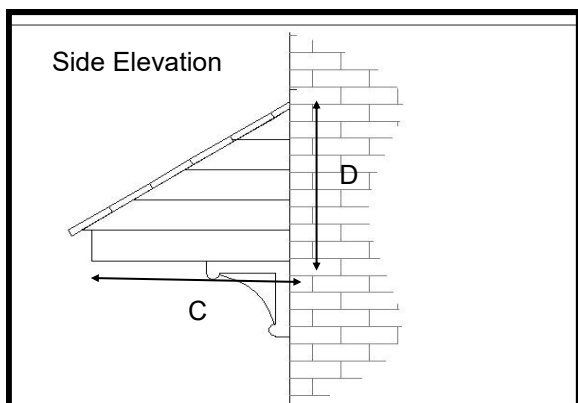

# Combination Canopy (Low Profile)

- Features**
- \* Rosemary Effect Tiled Roof
  - \* Choice of tile colour
  - \* Variable Sizes Available
  - \* Optional leg brackets
  - \* Ideal for Height Restricted homes

Designed especially for properties with a Height Restriction hence Low Profile.  
 Available in any Length up to 4770mm.  
 Roof in Rosemary Tile Effect and sides in wood grain tongue & groove 40mm board.

For sizes and dimension of canopies available refer to table below.

Dimensions

A	B	C	D	Roof Projection	
1400	1480	720	450 (incl 70mm flashing)	760	
1650	1730	720	450 (incl 70mm flashing)	760	
2000	2080	720	450 (incl 70mm flashing)	760	
2300	2380	720	450(incl 70mm flashing)	760	
2600	2680	720	450 (incl 70mm flashing)	760	
3000	3080	720	450 (incl 70mm flashing)	760	

Variable lengths available Up to 4770mm (roof size)  
 Roof Pitch 20 degrees