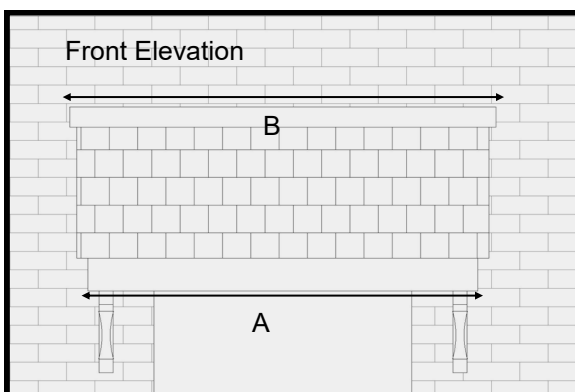

# Combination Canopy (High Profile)

- Features**
- \* Rosemary tiled roof
  - \* Choice of tile colour
  - \* Variable size available
  - \* Optional leg brackets
  - \* Easy to fit

A popular mono-pitched over-door canopy with an authentic Rosemary tiled roof with wood grain tongue & groove 40mm board. Tile colours are available in range of brown, terracotta or grey to match the house roof or to match aesthetically with the style of the house. The soffit (base) section is white.

For sizes and dimension of canopies available refer to table below.

Dimensions

A	B	C	D	Roof Projection
1400	1480	720	970 (inc. 70mm flashing)	760
1650	1730	720	970 (inc. 70mm flashing)	760
2000	2080	720	970 (inc. 70mm flashing)	760
2300	2380	720	970 (inc. 70mm flashing)	760
2600	2680	720	970 (inc. 70mm flashing)	760
3000	3080	720	970 (inc. 70mm flashing)	760

Variable lengths available Up to 4770mm (roof size)  
Roof Pitch 45 degrees