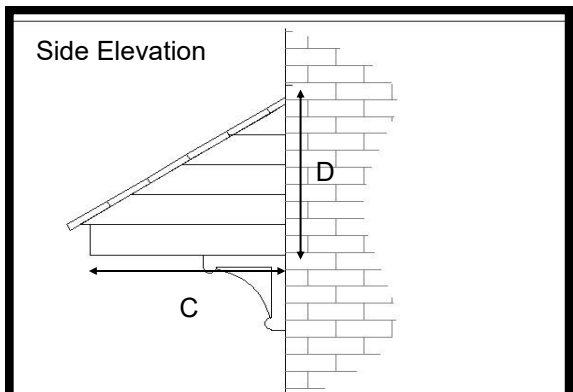

# Combination Canopy (High Profile)

- Features**
- \* Rosemary tiled roof
  - \* Choice of tile colour
  - \* Variable size available
  - \* Optional leg brackets
  - \* Easy to fit

A popular mono-pitched over-door canopy with an authentic Rosemary tiled roof with wood grain tongue & groove 40mm board. Tile colours are available in range of brown, terracotta or grey to match the house roof or to match aesthetically with the style of the house. The soffit (base) section is white.

For sizes and dimension of canopies available refer to table below.

Dimensions

A	B	C	D	Roof Projection
1400	1480	720	970 (inc. 70mm flashing)	760
1650	1730	720	970 (inc. 70mm flashing)	760
2000	2080	720	970 (inc. 70mm flashing)	760
2300	2380	720	970 (inc. 70mm flashing)	760
2600	2680	720	970 (inc. 70mm flashing)	760
3000	3080	720	970 (inc. 70mm flashing)	760

Variable lengths available Up to 4770mm (roof size)  
Roof Pitch 45 degrees