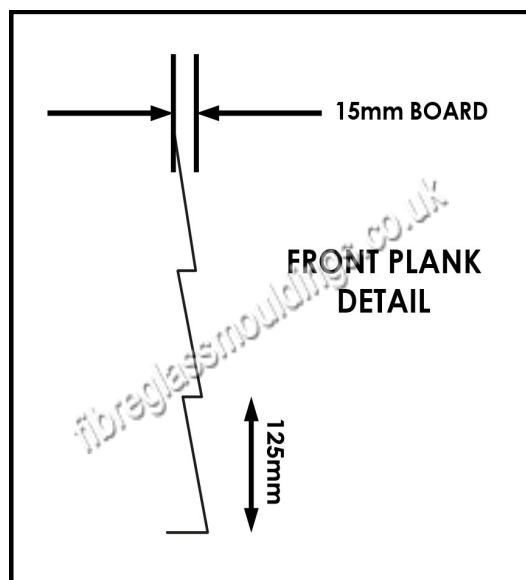

Carlisle Canopy

Features

- * Tile effect finish
- * Tongue & Groove Front
- * Apex Canopy
- * Choice of tile colour
- * Optional leg brackets
- * Easy to fit

Dimensions

Roof Width	Soffit Width	Projection	Height including flash
1780	1565	650	630