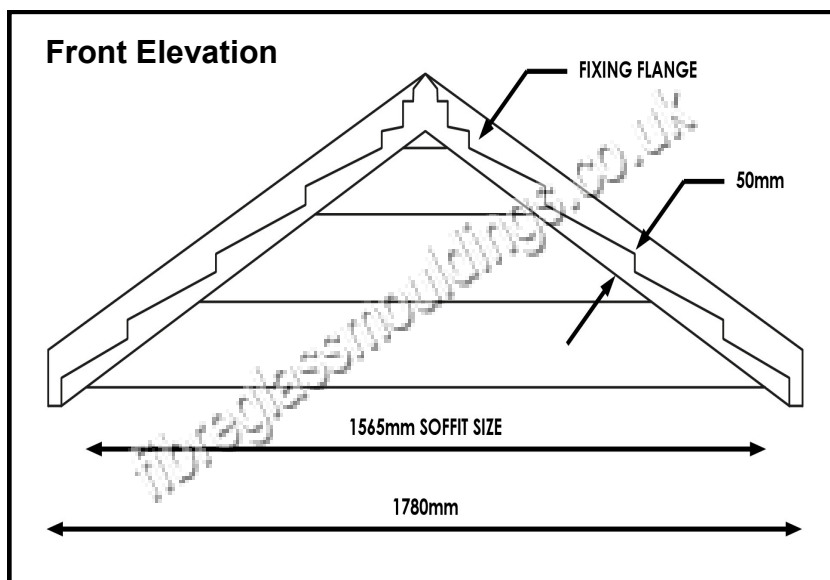

Carlisle Canopy

Features

- * Tile effect finish
- * Tongue & Groove Front
- * Apex Canopy
- * Choice of tile colour
- * Optional leg brackets
- * Easy to fit

Dimensions

Roof Width	Soffit Width	Projection	Height including flash
1780	1565	650	630