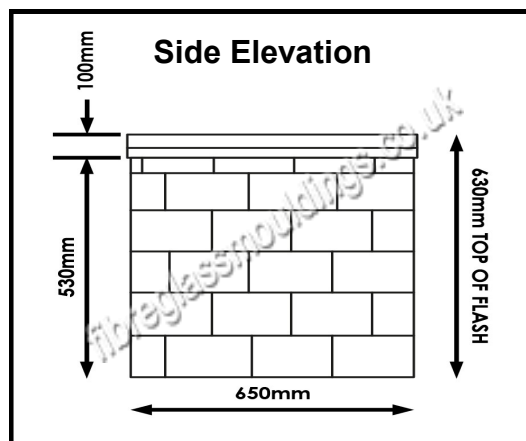

Carlisle Canopy

Features

- * Tile effect finish
- * Tongue & Groove Front
- * Apex Canopy
- * Choice of tile colour
- * Optional leg brackets
- * Easy to fit

Dimensions

Roof Width	Soffit Width	Projection	Height including flash
1780	1565	650	630