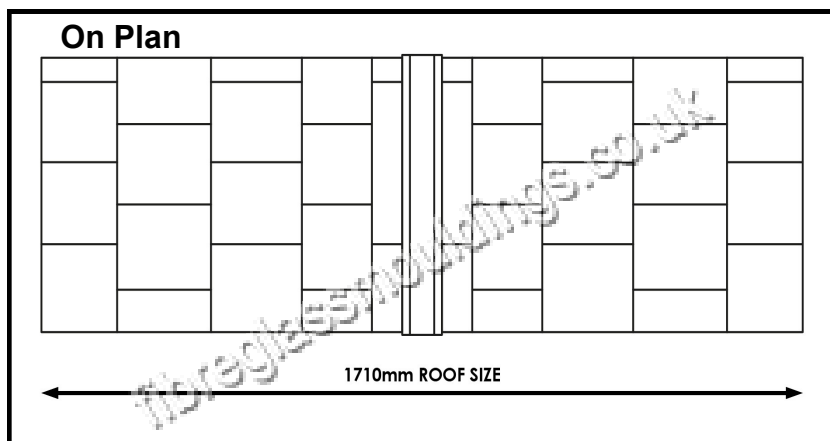

Carlisle Canopy

Features

- * Tile effect finish
- * Tongue & Groove Front
- * Apex Canopy
- * Choice of tile colour
- * Optional leg brackets
- * Easy to fit

Dimensions

Roof Width	Soffit Width	Projection	Height including flash
1780	1565	650	630