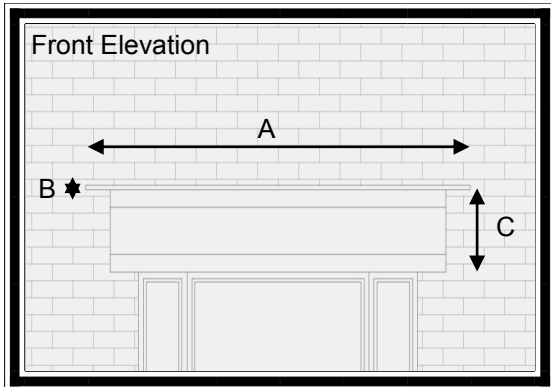

Bow Bay Base

Features

- * Simple Bay solution
- * Cost Effective
- * Simple and Affective
- * Easy to fit

An easy solution if you want to add a bay to your property

For sizes and dimension of canopies available refer to table below.

Dimensions

| A | B | C | D | E | F |
|------|----|-----|-----|-----|---|
| 1900 | 18 | 330 | 150 | 295 | |
| 2450 | 18 | 330 | 230 | 400 | |
| 2790 | 18 | 330 | 230 | 470 | |
| 3380 | 18 | 330 | 230 | 585 | |
| | | | | | |
| | | | | | |
| | | | | | |
| | | | | | |