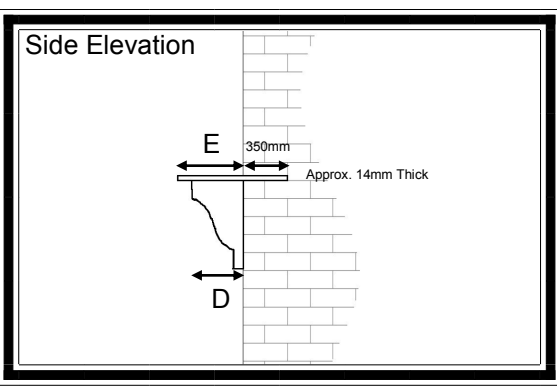

Bow Bay Base

Features

- * Simple Bay solution
- * Cost Effective
- * Simple and Affective
- * Easy to fit

An easy solution if you want to add a bay to your property

For sizes and dimension of canopies available refer to table below.

Dimensions

| A | B | C | D | E | F |
|------|----|-----|-----|-----|---|
| 1900 | 18 | 330 | 150 | 295 | |
| 2450 | 18 | 330 | 230 | 400 | |
| 2790 | 18 | 330 | 230 | 470 | |
| 3380 | 18 | 330 | 230 | 585 | |
| | | | | | |
| | | | | | |
| | | | | | |
| | | | | | |