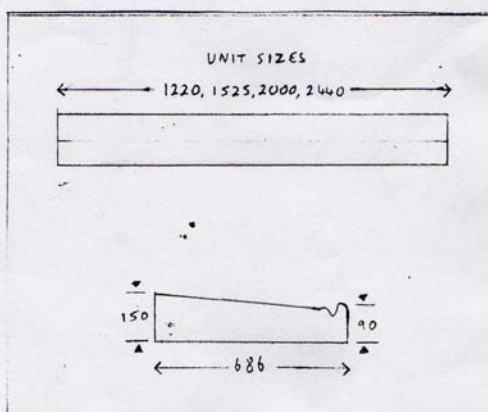

Fitting Instructions

The canopy comes as a complete unit which just slides over the brackets supplied to fix to the wall.

Two steel brackets are supplied with each canopy (one right hand and one left hand), these are fixed to the wall using two bolts in each bracket. When the brackets are fixed to the wall securely slide the canopy over the brackets to encapsulate them.

Two holes are pre-drilled at the back of each side of the canopy, these are your guide holes to drill through the brackets, pop rivets are used to secure and caps to cover.