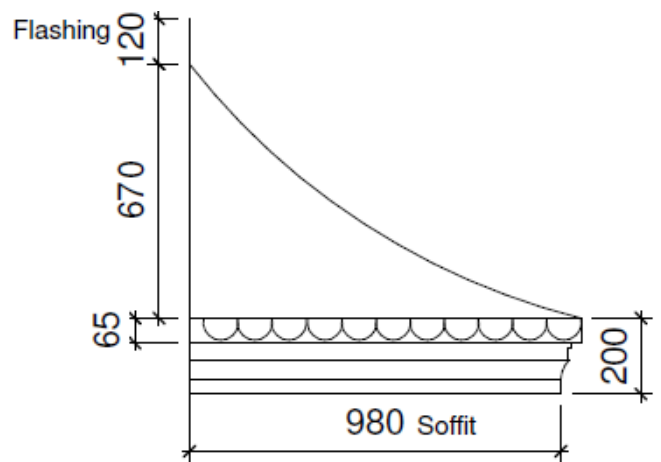

Willow Bell Bay Canopy

Scale 1:20

Willow Bell 2

A
3320

Globe Works,
Richmond Street,
Accrington,
Lancashire,
BB5 0RH
Tel: 01254 357000 Fax: 01254 357011
www.fibreglassmouldings.co.uk
email: info@fibreglassmouldings.co.uk
England Reg. No. 04979363
VAT No. 831 9972 94