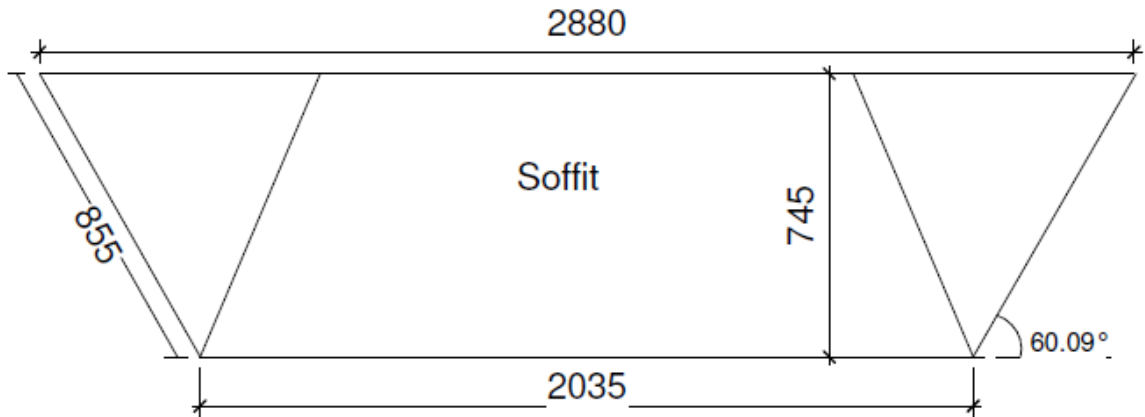

Willow Bell Bay Canopy

Scale 1:20 Willow Bell 1

Globe Works,
Richmond Street,
Accrington,
Lancashire,
BB5 0RH
Tel: 01254 357000 Fax: 01254 357011
www.fibreglassmouldings.co.uk
email: info@fibreglassmouldings.co.uk
England Reg. No. 04979363
VAT No. 831 9972 94