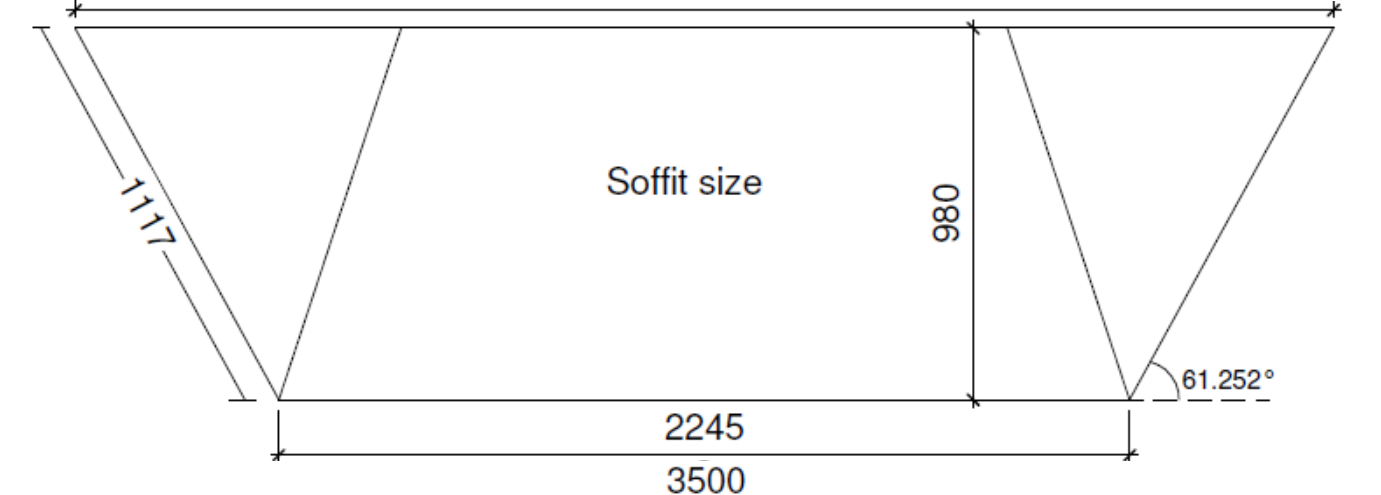

Willow Bell Bay Canopy

Scale 1:20

Willow Bell 2

A
3320

Globe Works,
Richmond Street,
Accrington,
Lancashire,
BB5 0RH
Tel: 01254 357000 Fax: 01254 357011
www.fibreglassmouldings.co.uk
email: info@fibreglassmouldings.co.uk
England Reg. No. 04979363
VAT No. 831 9972 94