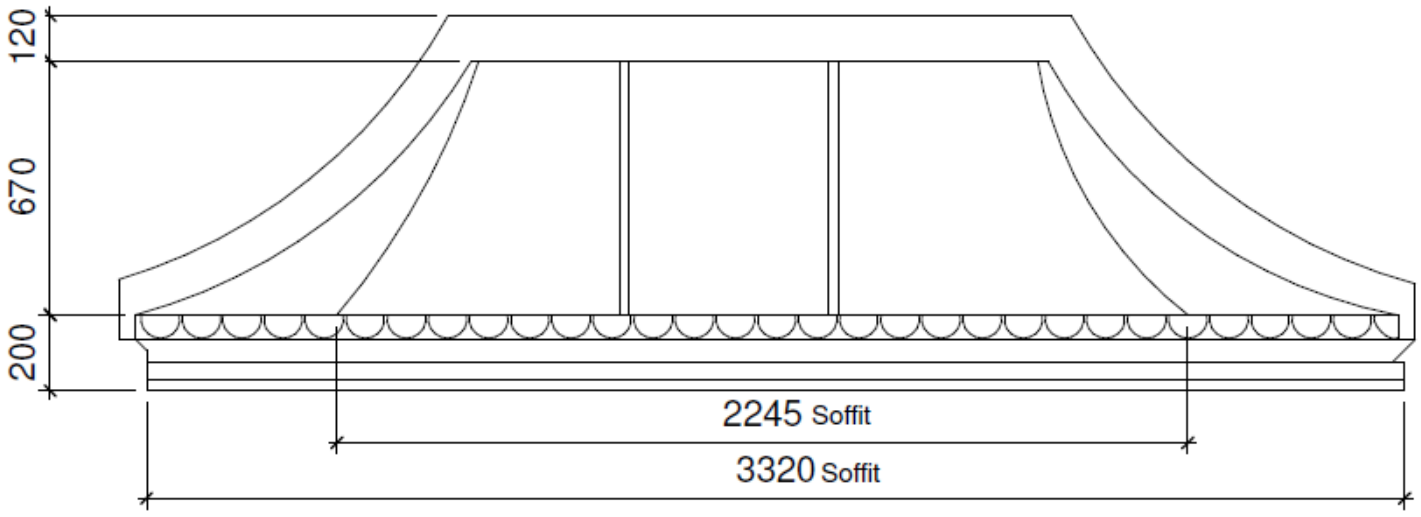

Willow Bell Bay Canopy

Scale 1:20

Willow Bell 2

A
3320

Globe Works,
Richmond Street,
Accrington,
Lancashire,
BB5 0RH
Tel: 01254 357000 Fax: 01254 357011
www.fibreglassmouldings.co.uk
email: info@fibreglassmouldings.co.uk
England Reg. No. 04979363
VAT No. 831 9972 94