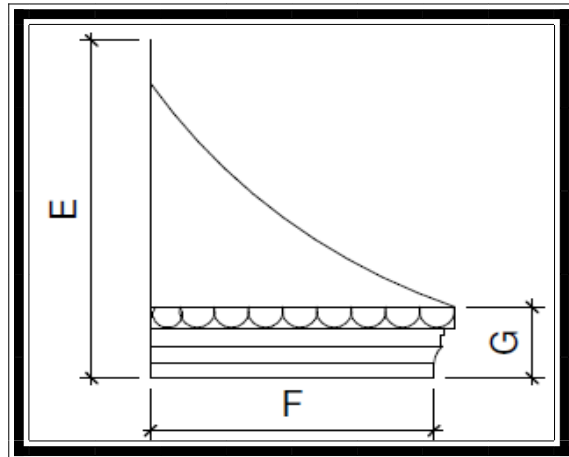

Please see the specification below and the other sheets for the sizes and details

Please ensure when measuring the window that it is 50mm less than the soffit sizes shown below in rows ABCDF

Dimensions

Name	A (Soffit)	B (soffit)	C (Soffit)	D (Soffit)	E inc 120mm flashing	F (Soffit)	G	Roof pitch °
Willow 1	2880	2035	885	745	830	745	200	40°
Willow 2	3320	2245	1117	980	990	980	200	40°