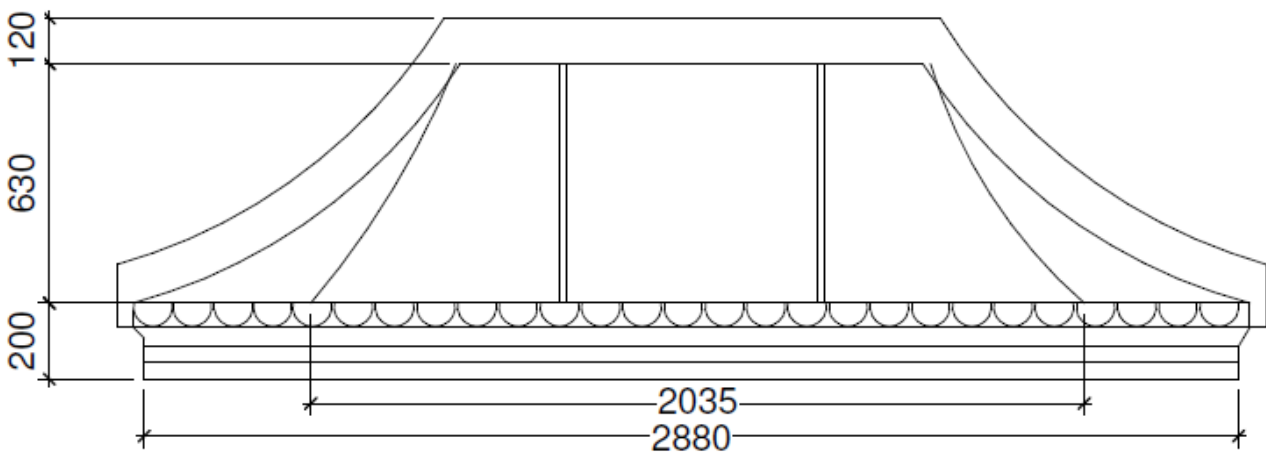

Willow Bell Bay Canopy

Scale 1:20 Willow Bell 1

Globe Works,
Richmond Street,
Accrington,
Lancashire,
BB5 0RH
Tel: 01254 357000 Fax: 01254 357011
www.fibreglassmouldings.co.uk
email: info@fibreglassmouldings.co.uk
England Reg. No. 04979363
VAT No. 831 9972 94