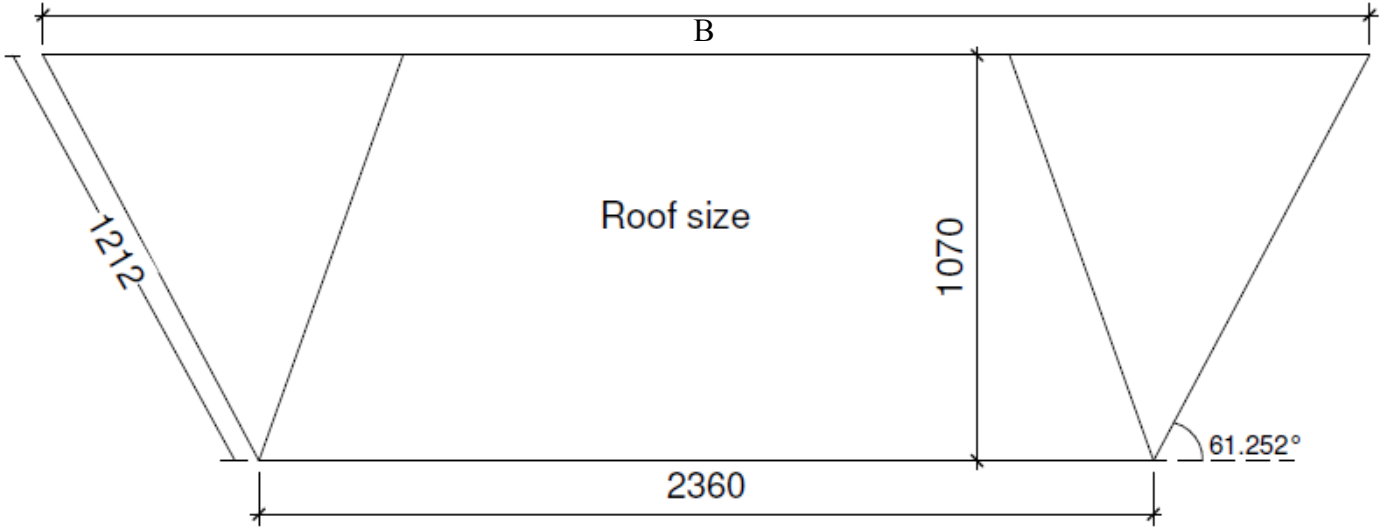

Willow Bell Bay Canopy

Scale 1:20

Willow Bell 2

A
3320

Globe Works,
Richmond Street,
Accrington,
Lancashire,
BB5 0RH
Tel: 01254 357000 Fax: 01254 357011
www.fibreglassmouldings.co.uk
email: info@fibreglassmouldings.co.uk
England Reg. No. 04979363
VAT No. 831 9972 94