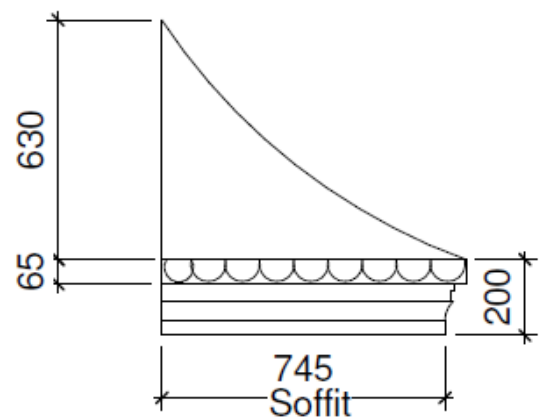

Willow Bell Bay Canopy

Scale 1:20 Willow Bell 1

Globe Works,
Richmond Street,
Accrington,
Lancashire,
BB5 0RH
Tel: 01254 357000 Fax: 01254 357011
www.fibreglassmouldings.co.uk
email: info@fibreglassmouldings.co.uk
England Reg. No. 04979363
VAT No. 831 9972 94