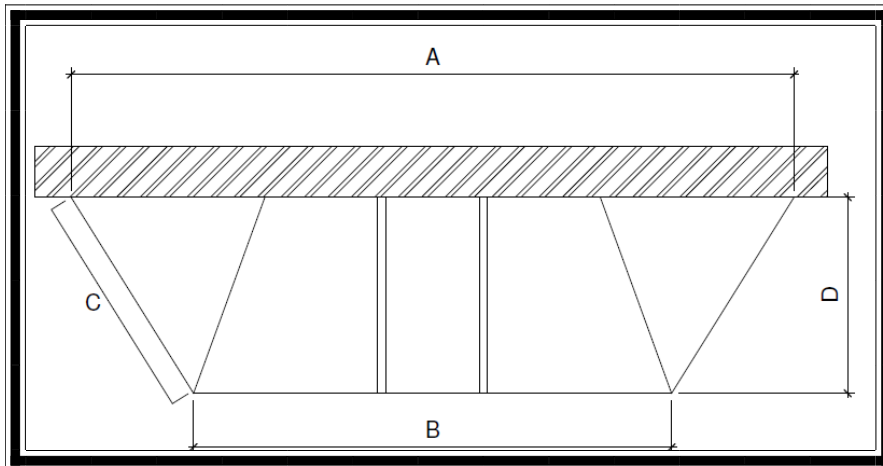

Willow Bell Bay Canopy

Features

- * Attractive classic style
- * Easy to fit
- * Choice of all colours
- * Hipped bell shape roof
- * Maintenance free
- * Looks very authentic.
- * Slate Grey Lead Effect Roof.
- * Option to insulate

Please see the specification below and the other sheets for the sizes and details

Please ensure when measuring the window that it is 50mm less than the soffit sizes shown below in rows ABCDF

Dimensions

Name	A (Soffit)	B (soffit)	C (Soffit)	D (Soffit)	E inc 120mm flashing	F (Soffit)	G	Roof pitch °
Willow 1	2880	2035	885	745	830	745	200	40°
Willow 2	3320	2245	1117	980	990	980	200	40°