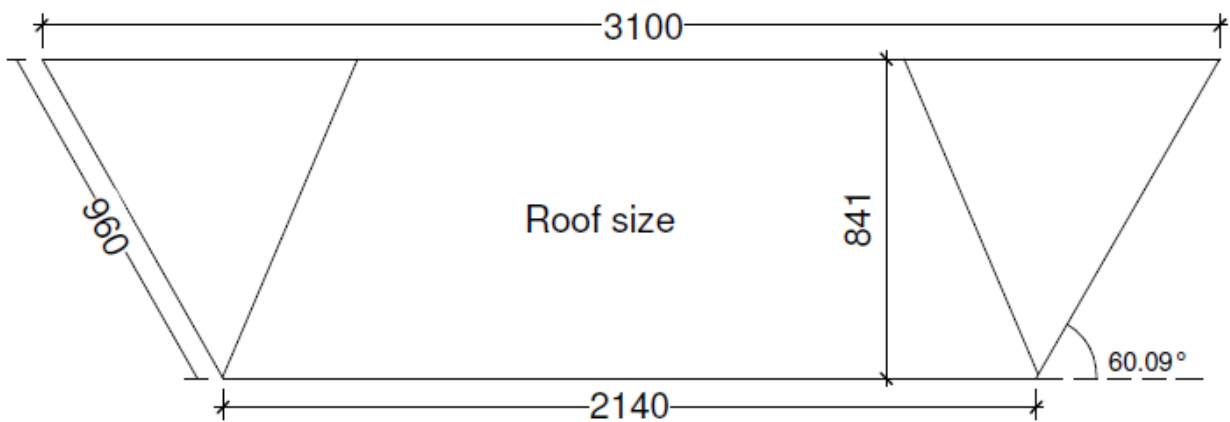

Willow Bell Bay Canopy

Scale 1:20 Willow Bell 1

Globe Works,
Richmond Street,
Accrington,
Lancashire,
BB5 0RH
Tel: 01254 357000 Fax: 01254 357011
www.fibreglassmouldings.co.uk
email: info@fibreglassmouldings.co.uk
England Reg. No. 04979363
VAT No. 831 9972 94