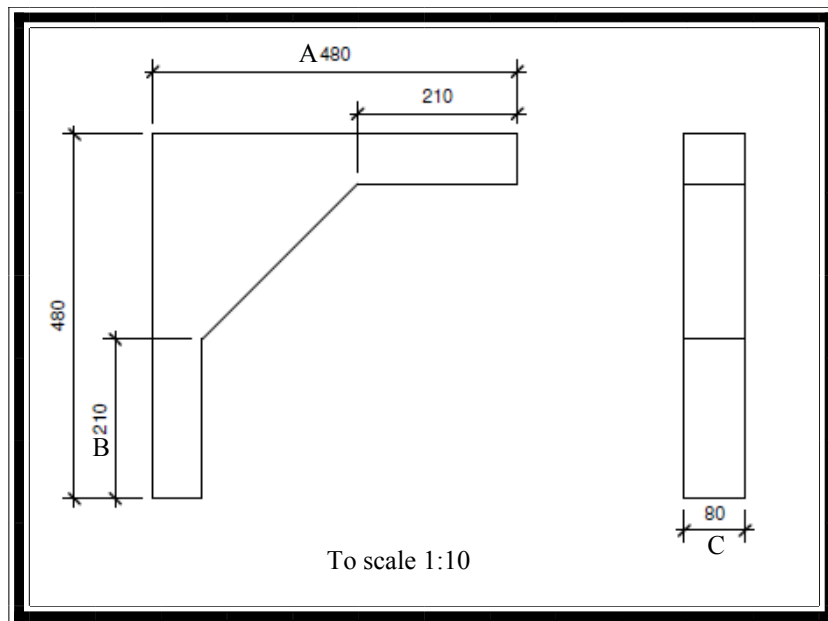

# Three Angled Leg

Front Elevation and side elevation

## Dimensions

A	B	C
480mm	210mm	80mm