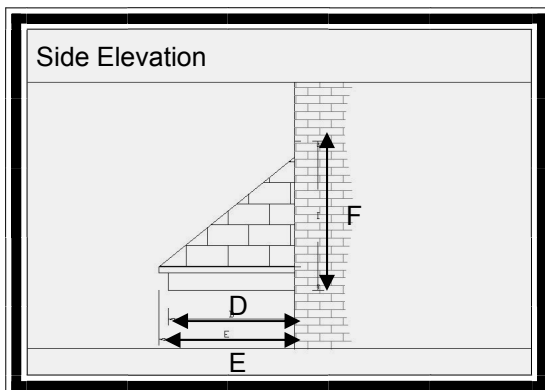

Strand Canopy (Deep Projection)

Features

- * Rosemary tiled roof
- * Hipped style
- * Choice of tile colour
- * Variable sizes available
- * Optional leg brackets
- * Easy to fit

A beautiful hipped style over-door canopy with an authentic Rosemary tiled roof detail. Tile colours are available in range of brown, terracotta or grey to match the house roof tiles or to match aesthetically with the style of the house. The soffit (base) section is white.

For sizes and dimension of canopies available refer to table below.

Dimensions

A	B	C	D	E	F
4180	4260		1020	1060	725 (inc 70mm flashing)
2000	2080		1020	1060	725 (inc 70mm flashing)
3000	3080		1020	1060	725 (inc 70mm flashing)
3500	3580		1020	1060	725 (inc 70mm flashing)
2160	2240		830	870	710 (inc 70mm flashing)
2000	2080		750	790	600 (inc 70mm flashing)
3000	3080		750	790	600 (inc 70mm flashing)
4000	4080		750	790	600 (inc 70mm flashing)
3800	3880		750	790	600 (inc 70mm flashing)
4800	4880		750	790	600 (inc 70mm flashing)

Variable Lengths Available Up to 4180mm