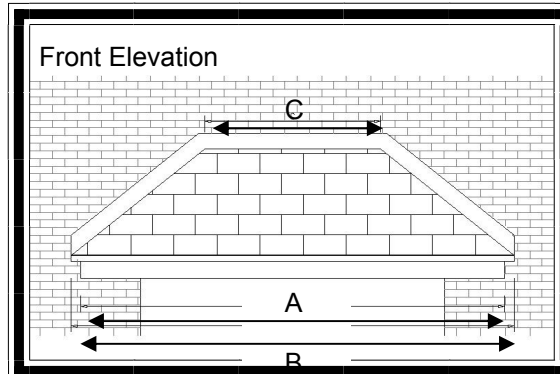

Strand Canopy (Deep Projection)

Features

- * Rosemary tiled roof
- * Hipped style
- * Choice of tile colour
- * Variable sizes available
- * Optional leg brackets
- * Easy to fit

A beautiful hipped style over-door canopy with an authentic Rosemary tiled roof detail. Tile colours are available in range of brown, terracotta or grey to match the house roof tiles or to match aesthetically with the style of the house. The soffit (base) section is white.

For sizes and dimension of canopies available refer to table below.

Dimensions

A	B	C	D	E	F
4180	4260		1020	1060	725 (inc 70mm flashing)
2000	2080		1020	1060	725 (inc 70mm flashing)
3000	3080		1020	1060	725 (inc 70mm flashing)
3500	3580		1020	1060	725 (inc 70mm flashing)
2160	2240		830	870	710 (inc 70mm flashing)
2000	2080		750	790	600 (inc 70mm flashing)
3000	3080		750	790	600 (inc 70mm flashing)
4000	4080		750	790	600 (inc 70mm flashing)
3800	3880		750	790	600 (inc 70mm flashing)
4800	4880		750	790	600 (inc 70mm flashing)

Variable Lengths Available Up to 4180mm