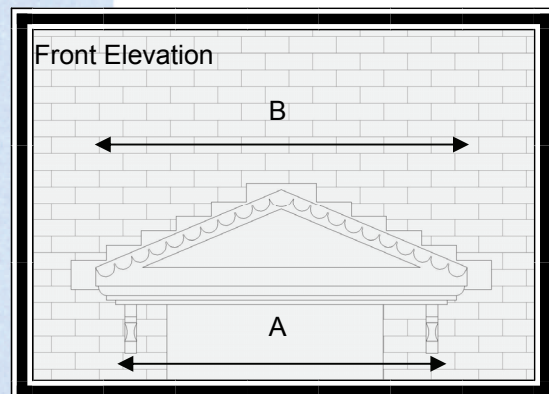

Roman Canopy (Straight Edge)

Features

- * Riven Slate effect roof
- * Dual Pitched
- * Choice of tile colour
- * Variable sizes available
- * Optional leg brackets
- * Scalloped or Straight edge
- * Easy to fit

An attractive dual-pitched over-door canopy with an authentic riven slate effect roof scalloped or straight edge detail. The roof is available in range of grey or black to match aesthetically with the style of the house. The soffit (base) section is white.

For sizes and dimension of canopies available refer to table below.

Dimensions

A	B	C	D	E	F
1380	1550	680	470(incl 70mmflashing)	600	
1730	1880	680	470(incl 70mmflashing)	600	

Globe Works, Richmond Street, Accrington, Lancashire, BB5 0RH