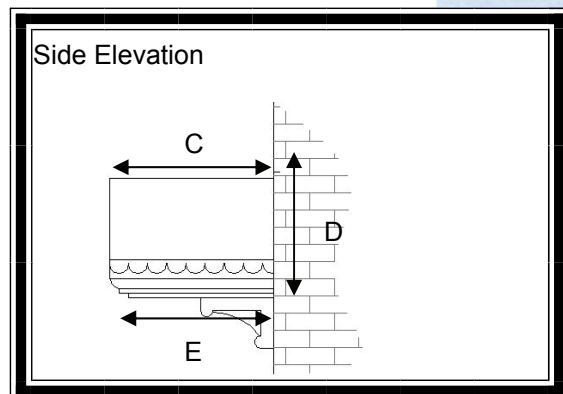

Roman Canopy (Straight Edge)

Features

- * Riven Slate effect roof
- * Dual Pitched
- * Choice of tile colour
- * Variable sizes available
- * Optional leg brackets
- * Scalloped or Straight edge
- * Easy to fit

An attractive dual-pitched over-door canopy with an authentic riven slate effect roof scalloped or straight edge detail. The roof is available in range of grey or black to match aesthetically with the style of the house. The soffit (base) section is white.

For sizes and dimension of canopies available refer to table below.

Dimensions

A	B	C	D	E	F
1380	1550	680	470(incl 70mmflashing)	600	
1730	1880	680	470(incl 70mmflashing)	600	

Globe Works, Richmond Street, Accrington, Lancashire, BB5 0RH