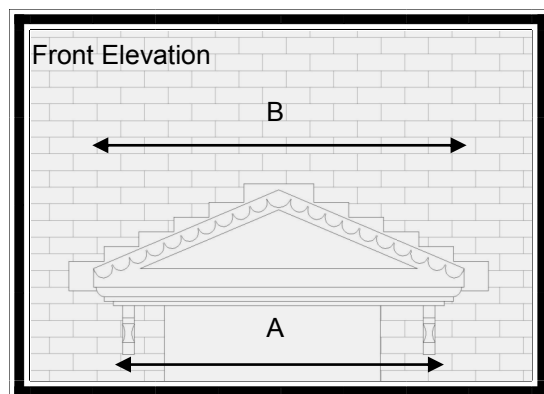

Roman Canopy (Straight Edge)

Features

- * Riven Slate effect roof
- * Dual Pitched
- * Variable sizes available
- * Optional leg brackets
- * Easy to fit

An attractive Dual-Pitch over door canopy with an Authentic Riven Slate Effect Roof. Available Scalloped or Straight edge detail. The roof is available in a range of Grey or Black to match aesthetically with the style of house. The soffit (base) section is white

For sizes and dimension of canopies available refer to table below.

Dimensions

A	B	C	D	E	Roof Pitch
1000	1160	680	470(incl 70mmflashing)	600	
1380	1550	680	470(incl 70mmflashing)	600	18 degrees
1730	1880	680	470(incl 70mmflashing)	600	14.5 degrees