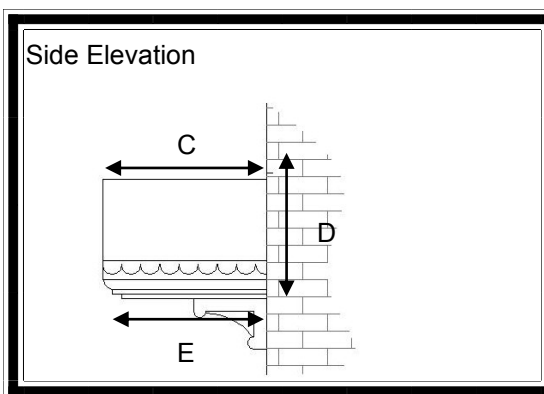

Roman Canopy (Straight Edge)

Features

- * Riven Slate effect roof
- * Dual Pitched
- * Variable sizes available
- * Optional leg brackets
- * Easy to fit

An attractive Dual-Pitch over door canopy with an Authentic Riven Slate Effect Roof. Available Scalloped or Straight edge detail. The roof is available in a range of Grey or Black to match aesthetically with the style of house. The soffit (base) section is white

For sizes and dimension of canopies available refer to table below.

Dimensions

A	B	C	D	E	Roof Pitch
1000	1160	680	470(incl 70mmflashing)	600	
1380	1550	680	470(incl 70mmflashing)	600	18 degrees
1730	1880	680	470(incl 70mmflashing)	600	14.5 degrees