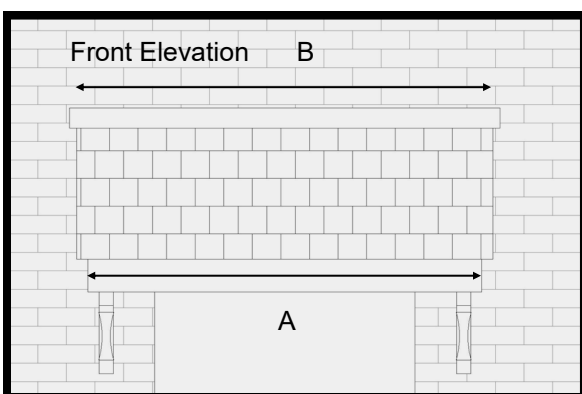

Mono-Pitch Tile Effect Bay Top

Features

- * Rosemary tiled roof
- * Shiplap effect edge
- * Choice of tile colour
- * Variable size available
- * Optional leg brackets
- * Easy to fit

A popular mono-pitched over-door canopy with an authentic Rosemary tiled roof with shiplap effect edge. Tile colours are available in range of brown, terracotta or grey to match the house roof or to match aesthetically with the style of the house. The soffit (base) section is white.

For sizes and dimension of canopies available refer to table below.

Dimensions

A	B	C	D	E
1400	1480	1020	710 (incl 70mm flashing)	1060
1650	1730	1020	710 (incl 70mm flashing)	1060
2000	2080	1020	710 (incl 70mm flashing)	1060
2300	2380	1020	710 (incl 70mm flashing)	1060
2600	2680	1020	710 (incl 70mm flashing)	1060
3000	3080	1020	710 (incl 70mm flashing)	1060

Variable lengths Available Up to 4770mm(roof size)