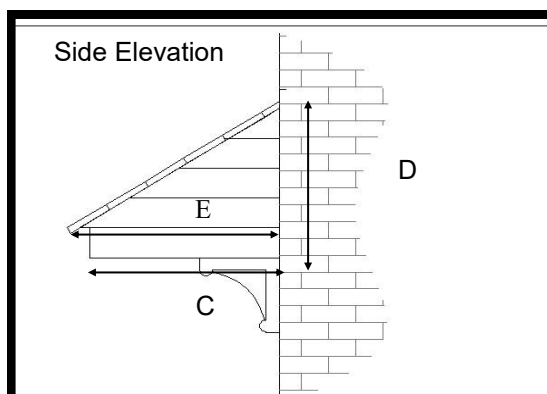

Mono-Pitch Tile Effect Bay Top

Features

- * Rosemary tiled roof
- * Shiplap effect edge
- * Choice of tile colour
- * Variable size available
- * Optional leg brackets
- * Easy to fit

A popular mono-pitched over-door canopy with an authentic Rosemary tiled roof with shiplap effect edge. Tile colours are available in range of brown, terracotta or grey to match the house roof or to match aesthetically with the style of the house. The soffit (base) section is white.

For sizes and dimension of canopies available refer to table below.

Dimensions

A	B	C	D	E
1400	1480	1020	710 (incl 70mm flashing)	1060
1650	1730	1020	710 (incl 70mm flashing)	1060
2000	2080	1020	710 (incl 70mm flashing)	1060
2300	2380	1020	710 (incl 70mm flashing)	1060
2600	2680	1020	710 (incl 70mm flashing)	1060
3000	3080	1020	710 (incl 70mm flashing)	1060

Variable lengths Available Up to 4770mm(roof size)