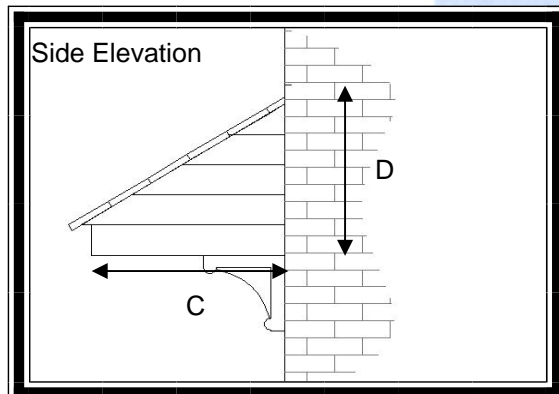

Mono-Pitch Bay Top

Features

- * Rosemary tiled roof
- * Shiplap effect edge
- * Choice of tile colour
- * Variable size available
- * Optional leg brackets
- * Easy to fit

A popular mono-pitched over-door canopy with an authentic Rosemary tiled roof with Shiplap effect edge. Tile colours are available in range of brown, terracotta or grey to match the house roof or to match aesthetically with the style of the house. The soffit (base) section is white.

For sizes and dimension of canopies available refer to table below.

Dimensions

A	B	C	D	E	F
1400	1480	1020	710 (incl 70mm flashing)		
1650	1730	1020	710 (incl 70mm flashing)		
2000	2080	1020	710 (incl 70mm flashing)		
2300	2380	1020	710 (incl 70mm flashing)		
2600	2680	1020	710 (incl 70mm flashing)		
3000	3080	1020	710 (incl 70mm flashing)		