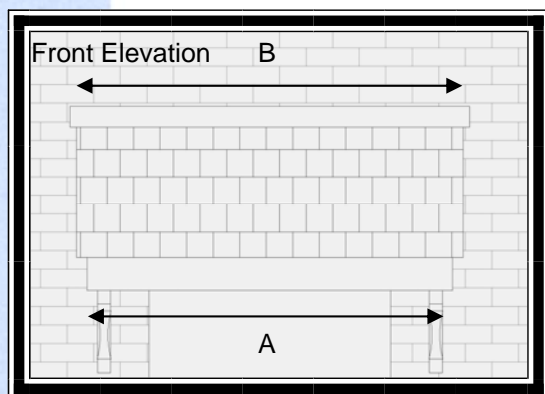

Mono-Pitch Bay Top

Features

- * Rosemary tiled roof
- * Shiplap effect edge
- * Choice of tile colour
- * Variable size available
- * Optional leg brackets
- * Easy to fit

A popular mono-pitched over-door canopy with an authentic Rosemary tiled roof with Shiplap effect edge. Tile colours are available in range of brown, terracotta or grey to match the house roof or to match aesthetically with the style of the house. The soffit (base) section is white.

For sizes and dimension of canopies available refer to table below.

Dimensions

A	B	C	D	E	F
1400	1480	1020	710 (incl 70mm flashing)		
1650	1730	1020	710 (incl 70mm flashing)		
2000	2080	1020	710 (incl 70mm flashing)		
2300	2380	1020	710 (incl 70mm flashing)		
2600	2680	1020	710 (incl 70mm flashing)		
3000	3080	1020	710 (incl 70mm flashing)		