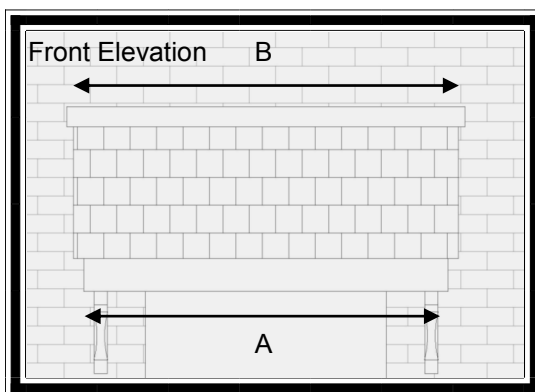

Combination Canopy (Low Profile)

Features

- * Rosemary Effect Tiled Roof
- * Shiplap Effect Sides
- * Choice of tile colour
- * Variable Sizes Available
- * Optional leg brackets
- * Ideal for Height Restricted homes

Designed especially for properties with a Height Restriction hence Low Profile.
Available in any Length up to 4770mm.
Roof in Rosemary Tile Effect and sides in Shiplap Effect.

For sizes and dimension of canopies available refer to table below.

Dimensions

A	B	C	D	E	F
1400	1480	750	450 (incl 70mm flashing)		
1650	1730	750	450 (incl 70mm flashing)		
2000	2080	750	450 (incl 70mm flashing)		
2300	2380	750	450(incl 70mm flashing)		
2600	2680	750	450 (incl 70mm flashing)		
3000	3080	750	450 (incl 70mm flashing)		

Variable lengths available Up to 4770mm (roof size)