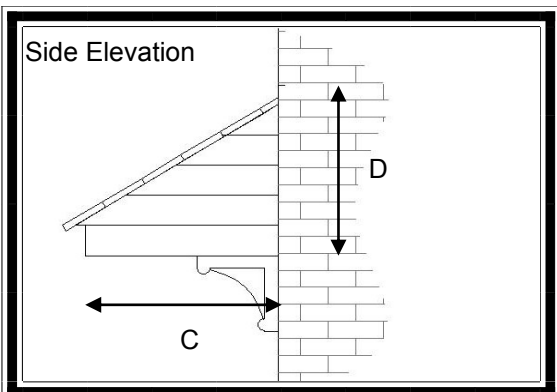

Combination Canopy (Low Profile)

Features

- * Rosemary Effect Tiled Roof
- * Shiplap Effect Sides
- * Choice of tile colour
- * Variable Sizes Available
- * Optional leg brackets
- * Ideal for Height Restricted homes

Designed especially for properties with a Height Restriction hence Low Profile.
Available in any Length up to 4770mm.
Roof in Rosemary Tile Effect and sides in Shiplap Effect.

For sizes and dimension of canopies available refer to table below.

Variable lengths available Up to 4770mm (roof size)