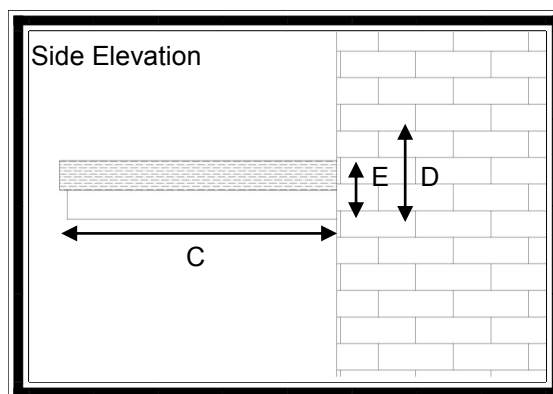

LA Canopy (Standard Projection)

Features

- * Modern Design
- * Simple Canopy
- * Easy to Fit
- * Ideal for Height restricted Properties
- * Optional Legs

- * A very modern yet simple Canopy
- * White Soffit & Grey Roof
- * Ideal if you have a Height Restriction above the door

For sizes and dimension of canopies available refer to table below.

Dimensions

A	B	C	D	E	F
1400	1440	750	230mm (inc70mm flash)	150	
1600	1640	750	230mm (inc70mm flash)	150	
1800	1840	750	230mm (inc70mm flash)	150	
2000	2040	750	230mm (inc70mm flash)	150	
2400	2440	750	230mm (inc70mm flash)	150	
2800	2840	750	230mm (inc70mm flash)	150	
3200	3240	750	230mm (inc70mm flash)	150	
3300	3340	750	230mm (inc70mm flash)	150	

Any length available Up to 3300mm