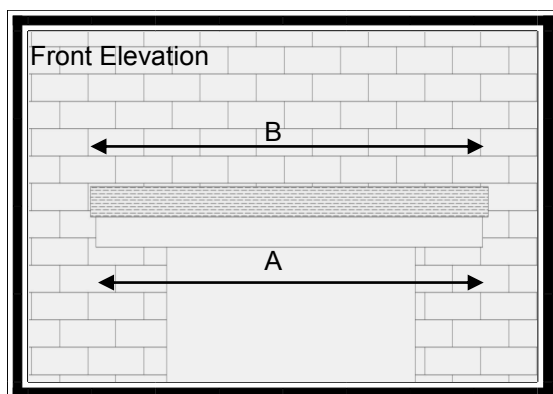

LA Canopy (Standard Projection)

Features

- * Modern Design
- * Simple Canopy
- * Easy to Fit
- * Ideal for Height restricted Properties
- * Optional Legs

- * A very modern yet simple Canopy
- * White Soffit & Grey Roof
- * Ideal if you have a Height Restriction above the door

For sizes and dimension of canopies available refer to table below.

Dimensions

A	B	C	D	E	F
1400	1440	750	230mm (inc70mm flash)	150	
1600	1640	750	230mm (inc70mm flash)	150	
1800	1840	750	230mm (inc70mm flash)	150	
2000	2040	750	230mm (inc70mm flash)	150	
2400	2440	750	230mm (inc70mm flash)	150	
2800	2840	750	230mm (inc70mm flash)	150	
3200	3240	750	230mm (inc70mm flash)	150	
3300	3340	750	230mm (inc70mm flash)	150	

Any length available Up to 3300mm