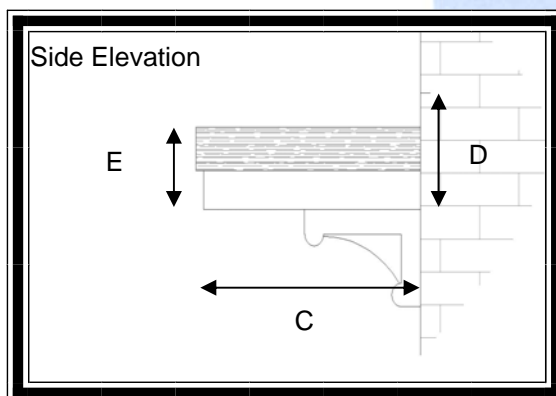

LA (Local Authority) Canopy

Features

- * Optional legs
- * Simple design
- * Roof scalloped or straight
- * Easy to fit

A stylish yet simple canopy with optional legs.

Available in five standard sizes with a dark grey top and white base.

A practical solution to improve the front of your home.

For sizes and dimension of canopies available refer to table below.

Dimensions

A	B	C	D	E	F
1100	1140	560	170(incl 60mm flashing)	110	
1400	1440	560	170(incl 60mm flashing)	110	
1740	1780	560	170(incl 60mm flashing)	110	
2080	2120	560	170(incl 60mm flashing)	110	
2260	2300	560	170(incl 60mm flashing)	110	
2610	2650	560	170(incl 60mm flashing)	110	