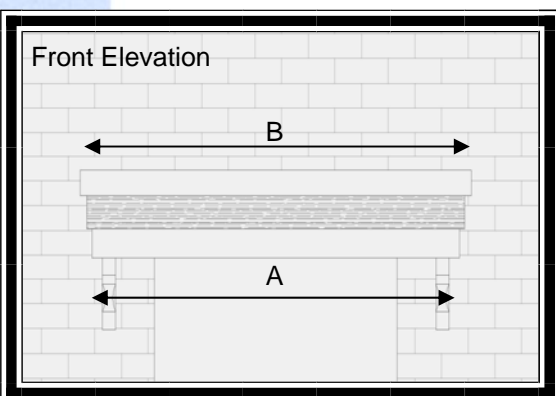

LA (Local Authority) Canopy

Features

- * Optional legs
- * Simple design
- * Roof scalloped or straight
- * Easy to fit

A stylish yet simple canopy with optional legs.

Available in five standard sizes with a dark grey top and white base.

A practical solution to improve the front of your home.

For sizes and dimension of canopies available refer to table below.

Dimensions

A	B	C	D	E	F
1100	1140	560	170(incl 60mm flashing)	110	
1400	1440	560	170(incl 60mm flashing)	110	
1740	1780	560	170(incl 60mm flashing)	110	
2080	2120	560	170(incl 60mm flashing)	110	
2260	2300	560	170(incl 60mm flashing)	110	
2610	2650	560	170(incl 60mm flashing)	110	