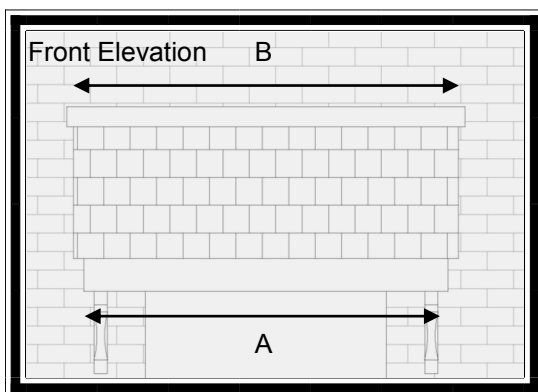

Combination Canopy (High Profile)

Features

- * Rosemary tiled roof
- * Shiplap effect edge
- * Choice of tile colour
- * Variable size available
- * Optional leg brackets
- * Easy to fit

A popular mono-pitched over-door canopy with an authentic Rosemary tiled roof with Shiplap effect edge. Tile colours are available in range of brown, terracotta or grey to match the house roof or to match aesthetically with the style of the house. The soffit (base) section is white.

For sizes and dimension of canopies available refer to table below.

Dimensions

A	B	C	D	E	F
1400	1480	750	970 (inc. 70mm flashing)		
1650	1730	750	970 (inc. 70mm flashing)		
2000	2080	750	970 (inc. 70mm flashing)		
2300	2380	750	970 (inc. 70mm flashing)		
2600	2680	750	970 (inc. 70mm flashing)		
3000	3080	750	970 (inc. 70mm flashing)		
Variable lengths available Up to 4770mm (roof size)					