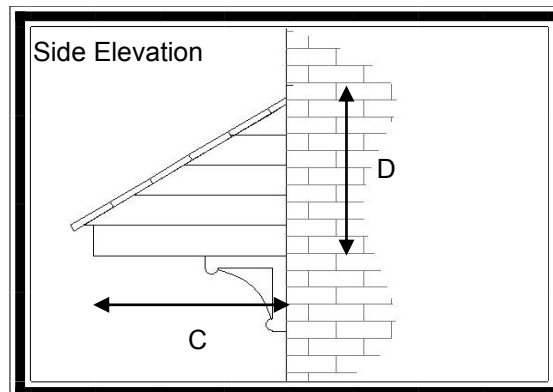

Combination Canopy (High Profile)

Features

- * Rosemary tiled roof
- * Shiplap effect edge
- * Choice of tile colour
- * Variable size available
- * Optional leg brackets
- * Easy to fit

A popular mono-pitched over-door canopy with an authentic Rosemary tiled roof with Shiplap effect edge. Tile colours are available in range of brown, terracotta or grey to match the house roof or to match aesthetically with the style of the house. The soffit (base) section is white.

For sizes and dimension of canopies available refer to table below.

Dimensions

A	B	C	D	E	F
1400	1480	750	970 (inc. 70mm flashing)		
1650	1730	750	970 (inc. 70mm flashing)		
2000	2080	750	970 (inc. 70mm flashing)		
2300	2380	750	970 (inc. 70mm flashing)		
2600	2680	750	970 (inc. 70mm flashing)		
3000	3080	750	970 (inc. 70mm flashing)		
Variable lengths available Up to 4770mm (roof size)					