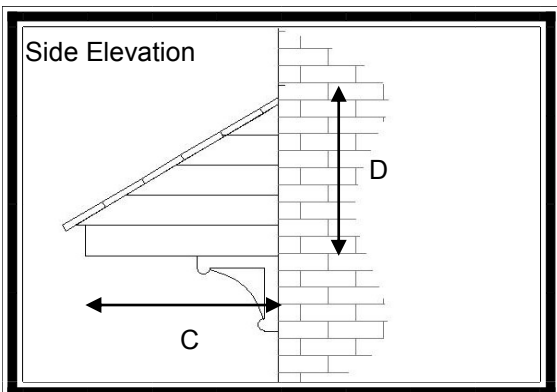

Combination Canopy (High Profile)

Features

- * Rosemary tiled roof
- * Shiplap effect edge
- * Choice of tile colour
- * Variable size available
- * Optional leg brackets
- * Easy to fit

A popular mono-pitched over-door canopy with an authentic Rosemary tiled roof with Shiplap effect edge. Tile colours are available in range of brown, terracotta or grey to match the house roof or to match aesthetically with the style of the house. The soffit (base) section is white.

For sizes and dimension of canopies available refer to table below.

Dimensions

A	B	C	D	E	F
1400	1480	750	970 (inc. 70mm flashing)		
1650	1730	750	970 (inc. 70mm flashing)		
2000	2080	750	970 (inc. 70mm flashing)		
2300	2380	750	970 (inc. 70mm flashing)		
2600	2680	750	970 (inc. 70mm flashing)		
3000	3080	750	970 (inc. 70mm flashing)		
Variable lengths available Up to 4770mm (roof size)					