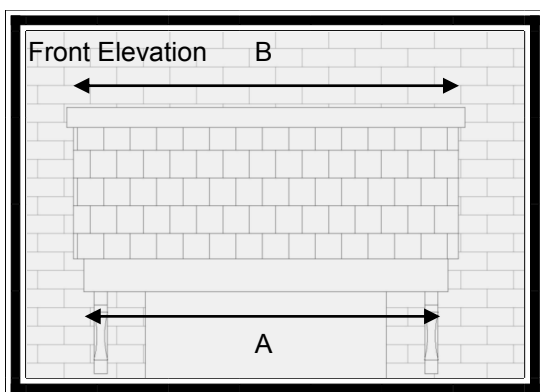

Combination Canopy (High Profile)

Features

- * Rosemary tiled roof
- * Shiplap effect edge
- * Choice of tile colour
- * Variable size available
- * Optional leg brackets
- * Easy to fit

A popular mono-pitched over-door canopy with an authentic Rosemary tiled roof with Shiplap effect edge. Tile colours are available in range of brown, terracotta or grey to match the house roof or to match aesthetically with the style of the house. The soffit (base) section is white.

For sizes and dimension of canopies available refer to table below.

Dimensions

A	B	C	D	E	F
1400	1480	750	970 (inc. 70mm flashing)		
1650	1730	750	970 (inc. 70mm flashing)		
2000	2080	750	970 (inc. 70mm flashing)		
2300	2380	750	970 (inc. 70mm flashing)		
2600	2680	750	970 (inc. 70mm flashing)		
3000	3080	750	970 (inc. 70mm flashing)		
Variable lengths available Up to 4770mm (roof size)					