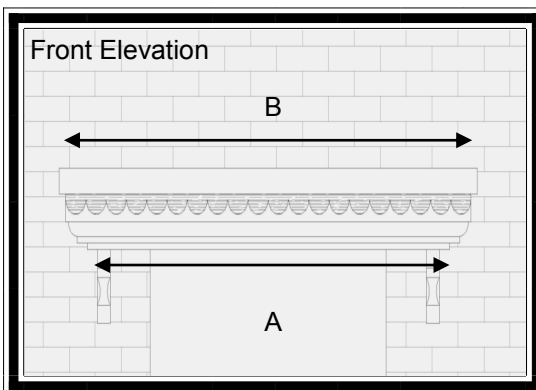

Georgian Canopy (Willow)

Features

- * Variable sizes available
- * Riven Slate top
- * Optional leg brackers
- * Scalloped/straight edge
- * Easy to fit

A practical and attractive flat over-door canopy with an authentic riven slate effect roof with scalloped or straight detail. The roof is available in grey to match aesthetically with the style of the house. The soffit (base) section is white. This canopy is 70mm more in height and 50mm greater projection than our standard Georgian.

Side Elevation

For sizes and dimension of canopies available refer to table below.

Dimensions

A	B	C	D	E	F
1300	1460	730	290 (incl 70mm flashing)	650	
1420	1580	730	290 (incl 70mm flashing)	650	
1600	1760	730	290 (incl 70mm flashing)	650	
2000	2160	730	290 (incl 70mm flashing)	650	
2400	2560	730	290 (incl 70mm flashing)	650	
2800	2960	730	290 (incl 70mm flashing)	650	
3000	3160	730	290 (incl 70mm flashing)	650	

Variable lengths available Up to 4980mm (soffit size)