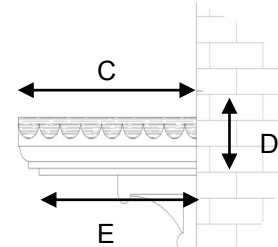

Georgian Canopy (Willow)

Features

- * Variable sizes available
- * Riven Slate top
- * Optional leg brackers
- * Scalloped/straight edge
- * Easy to fit

A practical and attractive flat over-door canopy with an authentic riven slate effect roof with scalloped or straight detail. The roof is available in grey to match aesthetically with the style of the house. The soffit (base) section is white. This canopy is 70mm more in height and 50mm greater projection than our standard Georgian.

Side Elevation

For sizes and dimension of canopies available refer to table below.

Dimensions

A	B	C	D	E	F
1300	1460	730	290 (incl 70mm flashing)	650	
1420	1580	730	290 (incl 70mm flashing)	650	
1600	1760	730	290 (incl 70mm flashing)	650	
2000	2160	730	290 (incl 70mm flashing)	650	
2400	2560	730	290 (incl 70mm flashing)	650	
2800	2960	730	290 (incl 70mm flashing)	650	
3000	3160	730	290 (incl 70mm flashing)	650	

Variable lengths available Up to 4980mm (soffit size)