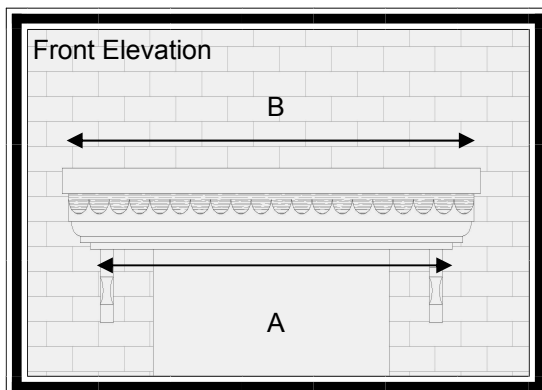

Georgian Terrace (Scalloped)

Features

- * Georgian detail to soffit
- * Riven Slate top
- * Optional leg brackers
- * Scalloped/straight edge
- * Suitable for pilasters
- * Easy to fit

A practical and attractive flat canopy with a riven slate effect roof with scalloped or straight edge. Available in grey or black roof with white soffit (base). This canopy sits very well on top of the pilasters to make a complete portico entrance.

For sizes and dimension of canopies available refer to table below.

Dimensions

A	B	C	D	E	F
1420	1580	480	220 (incl 70mm flashing)	400	
1650	1810	480	220 (incl 70mm flashing)	400	
2000	2160	480	220 (incl 70mm flashing)	400	
2150	2310	480	220 (incl 70mm flashing)	400	
2400	2560	480	220 (incl 70mm flashing)	400	
2800	2960	480	220 (incl 70mm flashing)	400	
4300	4460	480	220 (incl 70mm flashing)	400	

Variable lengths available Up to 4770mm (roof size)