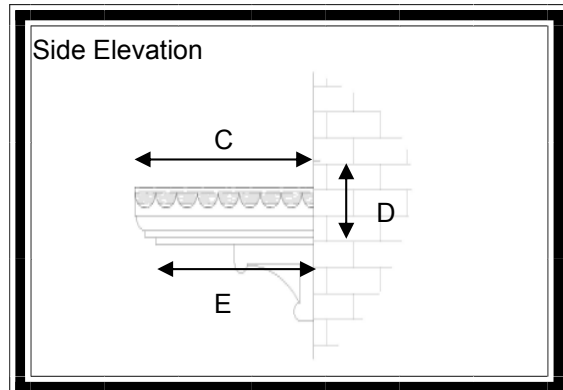

Georgian Terrace (Scalloped)

Features

- * Georgian detail to soffit
- * Riven Slate top
- * Optional leg brackers
- * Scalloped/straight edge
- * Suitable for pilasters
- * Easy to fit

A practical and attractive flat canopy with a riven slate effect roof with scalloped or straight edge. Available in grey or black roof with white soffit (base). This canopy sits very well on top of the pilasters to make a complete portico entrance.

For sizes and dimension of canopies available refer to table below.

Dimensions

A	B	C	D	E	F
1420	1580	480	220 (incl 70mm flashing)	400	
1650	1810	480	220 (incl 70mm flashing)	400	
2000	2160	480	220 (incl 70mm flashing)	400	
2150	2310	480	220 (incl 70mm flashing)	400	
2400	2560	480	220 (incl 70mm flashing)	400	
2800	2960	480	220 (incl 70mm flashing)	400	
4300	4460	480	220 (incl 70mm flashing)	400	

Variable lengths available Up to 4770mm (roof size)