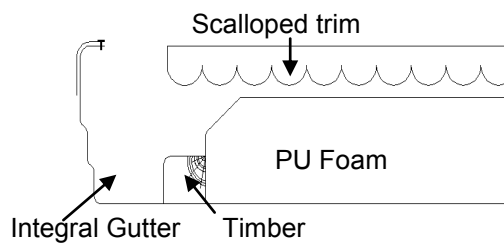

## Features

- \* Available in five standard roof colours
- \* Options to insulate
- \* Especially suited for bungalows
- \* Integral gutter
- \* Optional scalloped or straight edge roof

Section Through Canopy

A very practical flat GRP porch top. Adds feature and character to the new porch. Integral coloured ceiling, fascia and GRP Roof.

Front Elevation

Side Elevation

For sizes and dimension of canopies available refer to table below.

## Dimensions

A	B	C			
Lengths Available in sizes up to 3600mm	Projection Available in sizes up to 2400mm	Height only Available in 220mm			
When measuring, add 100mm to each external frame dimension. i.e. 100mm on projection and 200mm to length. This will give you soffit size to order.					