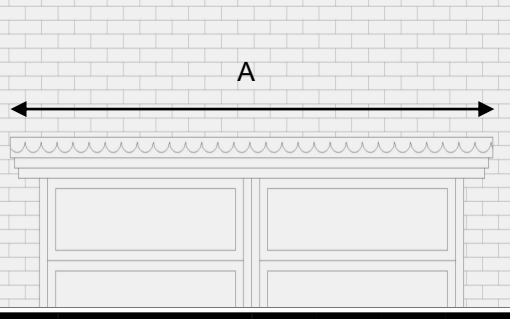

## Features

- \* Available in five standard roof colours
- \* Options to insulate
- \* Especially suited for bungalows
- \* Integral gutter
- \* Optional scalloped or straight edge roof

Section Through Canopy

A very practical flat GRP porch top. Adds feature and character to the new porch. Integral coloured ceiling, fascia and GRP Roof.

Front Elevation

Side Elevation

For sizes and dimension of canopies available refer to table below.

## Dimensions

A	B	C			
Lengths Available in sizes up to 3600mm	Projection Available in sizes up to 2400mm	Height only Available in 220mm			
When measuring, add 100mm to each external frame dimension. i.e. 100mm on projection and 200mm to length. This will give you soffit size to order.					