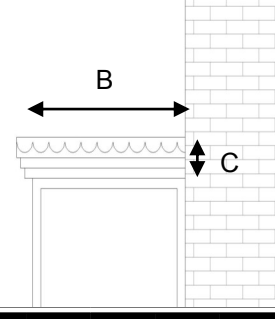

## Features

- \* Available in five standard roof colours
- \* Options to insulate
- \* Especially suited for bungalows
- \* Integral gutter
- \* Optional scalloped or straight edge roof

Section Through Canopy

A very practical flat GRP porch top. Adds feature and character to the new porch. Integral coloured ceiling, fascia and GRP Roof.

Front Elevation

Side Elevation

For sizes and dimension of canopies available refer to table below.

## Dimensions

A	B	C			
Lengths Available in sizes up to 3600mm	Projection Available in sizes up to 2400mm	Height only Available in 220mm			
When measuring, add 100mm to each external frame dimension. i.e. 100mm on projection and 200mm to length. This will give you soffit size to order.					