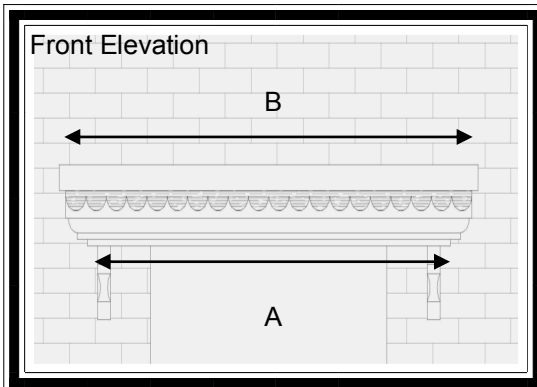

Georgian Canopy (Willow)

Features

- * Variable sizes available
- * Riven Slate top
- * Optional leg brackers
- * Scalloped/straight edge
- * Easy to fit

A practical and attractive flat over-door canopy with an authentic riven slate effect roof with scalloped or straight detail. The roof is available in a range of grey or black to match aesthetically with the style of the house. The soffit (base) section is white. This canopy is 70mm more in height and 50mm greater projection than our standard Georgian.

For sizes and dimension of canopies available refer to table below.

Dimensions

A	B	C	D	E	F
1300	1460	730	290 (incl 70mm flashing)	650	
1420	1580	730	290 (incl 70mm flashing)	650	
1600	1760	730	290 (incl 70mm flashing)	650	
2000	2160	730	290 (incl 70mm flashing)	650	
2400	2560	730	290 (incl 70mm flashing)	650	
2800	2960	730	290 (incl 70mm flashing)	650	
3000	3160	730	290 (incl 70mm flashing)	650	

Variable lengths available Up to 4300mm (roof size)