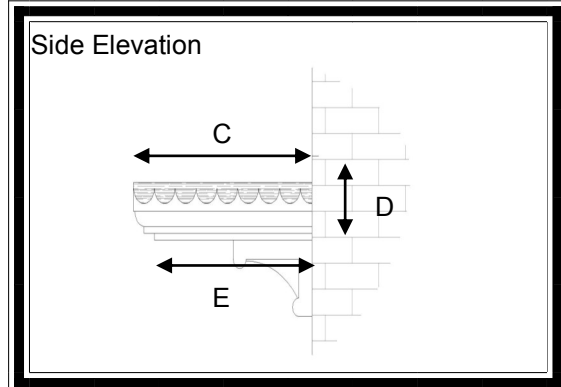

Georgian Canopy (Willow)

Features

- * Variable sizes available
- * Riven Slate top
- * Optional leg brackers
- * Scalloped/straight edge
- * Easy to fit

A practical and attractive flat over-door canopy with an authentic riven slate effect roof with scalloped or straight detail. The roof is available in a range of grey or black to match aesthetically with the style of the house. The soffit (base) section is white. This canopy is 70mm more in height and 50mm greater projection than our standard Georgian.

For sizes and dimension of canopies available refer to table below.

Dimensions

A	B	C	D	E	F
1300	1460	730	290 (incl 70mm flashing)	650	
1420	1580	730	290 (incl 70mm flashing)	650	
1600	1760	730	290 (incl 70mm flashing)	650	
2000	2160	730	290 (incl 70mm flashing)	650	
2400	2560	730	290 (incl 70mm flashing)	650	
2800	2960	730	290 (incl 70mm flashing)	650	
3000	3160	730	290 (incl 70mm flashing)	650	

Variable lengths available Up to 4300mm (roof size)