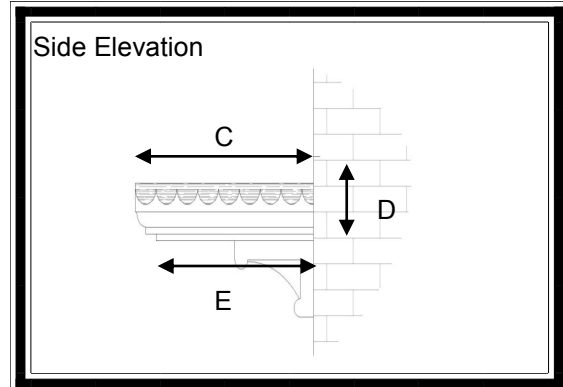

Georgian Canopy (Scalloped)

Features

- * Variable sizes available
- * Riven Slate top
- * Optional Leg Brackets
- * Scalloped or Straight Edge
- * Easy to fit

A Practical and Attractive Flat over door canopy with an authentic Riven Slate effect Roof available in Scalloped or Straight edge. The roof is available in Slate Grey to give a Lead Effect finish and soft-fit is available in White or Brown.

For sizes and dimension of canopies available refer to table below.

Dimensions

A	B	C	D	E	F
1420	1580	680	220 (incl 70mm flashing)	600	
1650	1810	680	220 (incl 70mm flashing)	600	
2000	2160	680	220 (incl 70mm flashing)	600	
2150	2310	680	220 (incl 70mm flashing)	600	
2400	2560	680	220 (incl 70mm flashing)	600	
2800	2960	680	220 (incl 70mm flashing)	600	
4300	4460	680	220 (incl 70mm flashing)	600	

Variable lengths available Up to 4770mm (roof size)