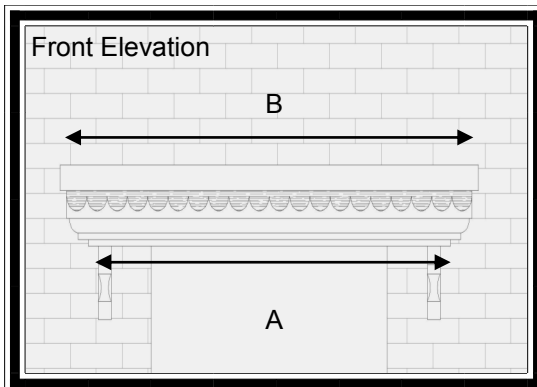

Georgian Canopy (Scalloped)

Features

- * Variable sizes available
- * Riven Slate top
- * Optional Leg Brackets
- * Scalloped or Straight Edge
- * Easy to fit

A Practical and Attractive Flat over door canopy with an authentic Riven Slate effect Roof available in Scalloped or Straight edge. The roof is available in Slate Grey to give a Lead Effect finish and soft-fit is available in White or Brown.

For sizes and dimension of canopies available refer to table below.

Dimensions

A	B	C	D	E	F
1420	1580	680	220 (incl 70mm flashing)	600	
1650	1810	680	220 (incl 70mm flashing)	600	
2000	2160	680	220 (incl 70mm flashing)	600	
2150	2310	680	220 (incl 70mm flashing)	600	
2400	2560	680	220 (incl 70mm flashing)	600	
2800	2960	680	220 (incl 70mm flashing)	600	
4300	4460	680	220 (incl 70mm flashing)	600	

Variable lengths available Up to 4770mm (roof size)