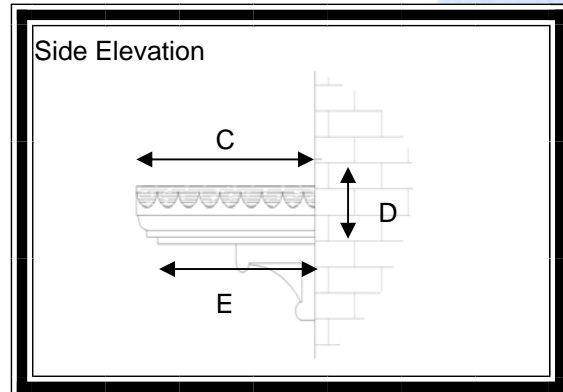

## Features

- \* Variable sizes available
- \* Riven Slate top
- \* Optional leg brackets
- \* Scalloped/straight edge
- \* Easy to fit

A practical and attractive flat over-door canopy with an authentic riven slate effect roof with scalloped or straight detail. The roof is available in range of grey or black to match aesthetically with the style of house. The soffit (base) section is white.