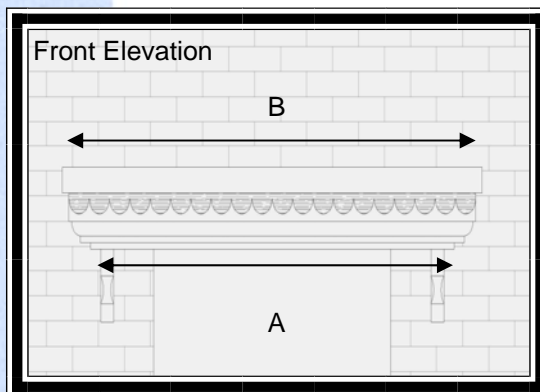

## Features

- \* Variable sizes available
- \* Riven Slate top
- \* Optional leg brackets
- \* Scalloped/straight edge
- \* Easy to fit

A practical and attractive flat over-door canopy with an authentic riven slate effect roof with scalloped or straight detail. The roof is available in range of grey or black to match aesthetically with the style of house. The soffit (base) section is white.