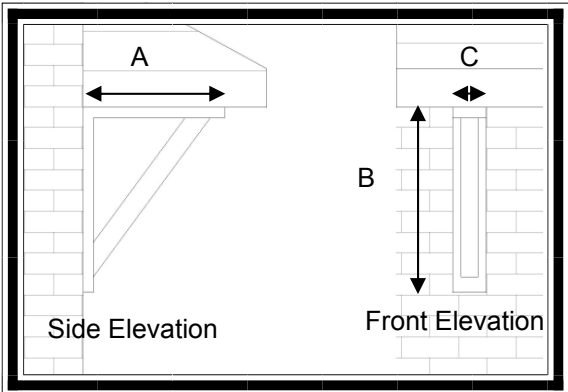

Gallows Bracket

For sizes and dimension of canopies available refer to table below.

Dimensions

A	B	C			
375	475	68 x 33			
500	600	68 x 33			
680	850	68 x 33			
680	900	70 x 70			