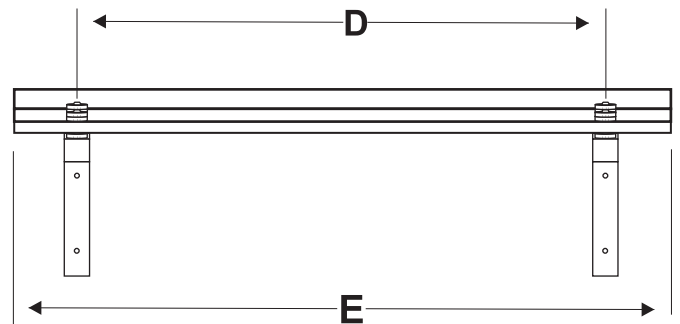

# FLAT GLASS CANOPY 80° FALL GALLOWS POWER COATED / GLASS SEAL

PHOTO

PHOTO

SIDE ELEVATION

FRONT ELEVATION

DESCRIPTION

Elegant and Modern gallows angle brackets canopies 10mm flat glass with polished edges. 80 degree Projectional fall of glass. Material Mild Steel powder coated to suit the specified application.

DIMENSION

A	B	C	D	E
520	295	475	1050	1300
520	295	475	1250	1500
520	295	475	1550	1800
720	495	675	1050	1300
720	495	675	1250	1500
720	495	675	1550	1800

SPECIFICATION

ITEM

1. 50x25x2.5mm MILD STEEL POWDER COATED ANGLE BRACKETS WITH 80 DEG FALL
2. 10mm TOUGHENED GLASS
3. 40mm O/D WRAS EPDM WASHERS
4. M8x40mm BUTTON HEADS A2 ST ST
5. 40mm O/D X 3mm CLAMPING DISC
6. 40mm O/D X 4mm CLAMPING DISC
7. **GLASS TO WALL SEAL**