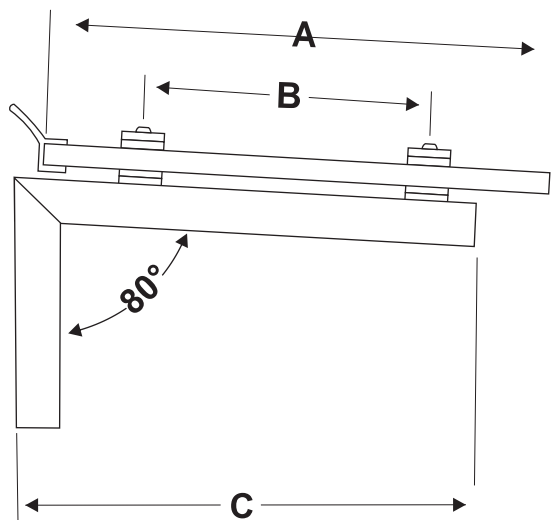

# FLAT GLASS CANOPY 80° FALL GALLOWS POWER COATED / GLASS SEAL

PHOTO

PHOTO

SIDE ELEVATION

FRONT ELEVATION

DESCRIPTION

Elegant and Modern gallows angle brackets canopies 10mm flat glass with polished edges. 80 degree Projectional fall of glass. Material Mild Steel powder coated to suit the specified application.

DIMENSION

A	B	C	D	E
520	295	475	1050	1300
520	295	475	1250	1500
520	295	475	1550	1800
720	495	675	1050	1300
720	495	675	1250	1500
720	495	675	1550	1800

SPECIFICATION

ITEM

1. 50x25x2.5mm MILD STEEL POWDER COATED ANGLE BRACKETS WITH 80 DEG FALL
2. 10mm TOUGHENED GLASS
3. 40mm O/D WRAS EPDM WASHERS
4. M8x40mm BUTTON HEADS A2 ST ST
5. 40mm O/D X 3mm CLAMPING DISC
6. 40mm O/D X 4mm CLAMPING DISC
7. **GLASS TO WALL SEAL**