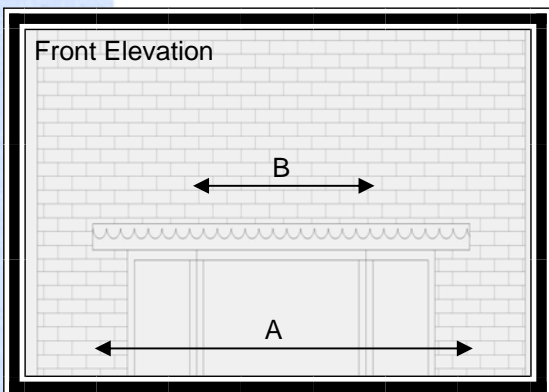

Flat Angled Bay Tops

Features

- * Fits angled bays
- * Scalloped/straight edge
- * Black top
- * Easy to fit

A practical alternative to timber bay tops. Comes in either a scalloped or straight edge to fit with the house style.

Easy to fit over existing bay to add a weather resistant finishing touch.

For sizes and dimension of canopies available refer to table below.

Dimensions

A	B	C	D		
2720	1300	130	1050		
2840	1280	130	720		
2960	1530	130	700		