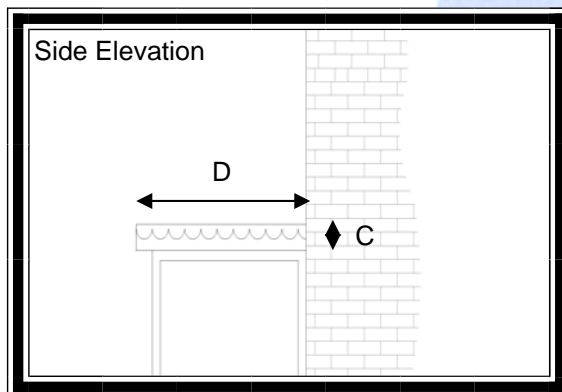

Flat Angled Bay Tops

Features

- * Fits angled bays
- * Scalloped/straight edge
- * Black top
- * Easy to fit

A practical alternative to timber bay tops. Comes in either a scalloped or straight edge to fit with the house style.

Easy to fit over existing bay to add a weather resistant finishing touch.

For sizes and dimension of canopies available refer to table below.

Dimensions

A	B	C	D		
2720	1300	130	1050		
2840	1280	130	720		
2960	1530	130	700		