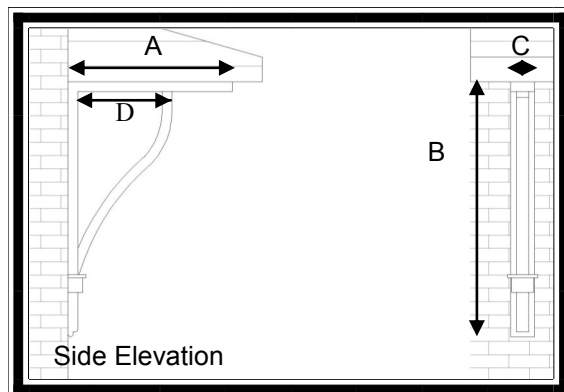

Fancy Gallows Bracket

For sizes and dimension of canopies available refer to table below.

Dimensions

A	B	C	D
845mm	1300mm	100mm	500mm

Dimension A is variable from 500mm to 845mm