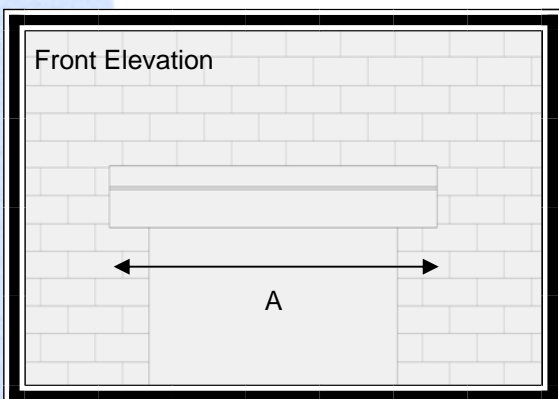

FSW (Fixed Soffit White) Canopy

Features

- * Simple Canopy
- * Slope to edge
- * Drain channel
- * Variable sizes available
- * Aggregate or smooth finish
- * Easy to fit

A very simple and practical over door canopy, available in white. This canopy is ideal when all that is required is to keep the rain from the doorway.

A canterbury spa aggregate finish is also available on request to match customer requirements.

Front Elevation

Side Elevation

For sizes and dimension of canopies available refer to table below.

Dimensions