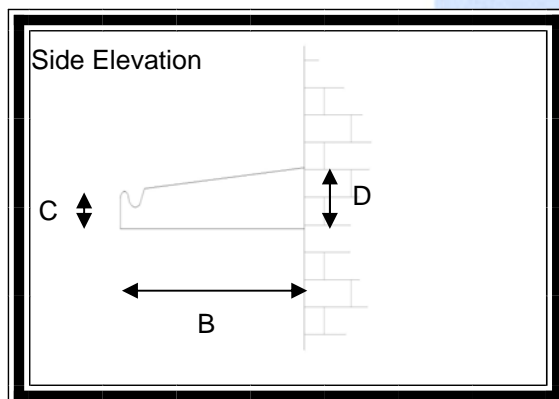

FSW (Fixed Soffit White) Canopy

Features

- * Simple Canopy
- * Slope to edge
- * Drain channel
- * Variable sizes available
- * Aggregate or smooth finish
- * Easy to fit

A very simple and practical over door canopy, available in white. This canopy is ideal when all that is required is to keep the rain from the doorway.

A canterbury spa aggregate finish is also available on request to match customer requirements.

Front Elevation

Side Elevation

For sizes and dimension of canopies available refer to table below.

Dimensions