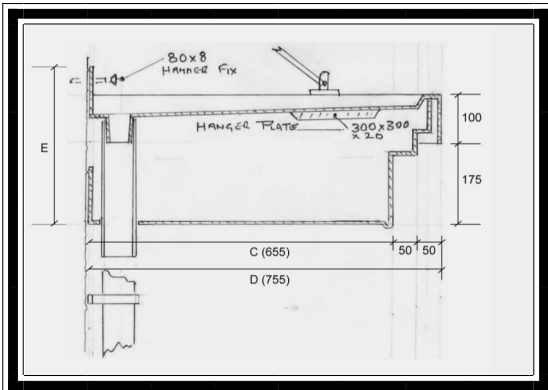

## Features

- \* Modern Style Canopy
- \* Internal Runoff
- \* No Legs required
- \* Hangers are a must
- \* Choice of roof colours
- \* Either RAL7012 or RAL7016
- \* Easy to fit

A modern stylish design which is available in almost any colour of your choice.

Easy to fix with an integrated internal runoff.

No legs required, but must be fixed with hangers.

For sizes and dimension of canopies available refer to table below.

## Dimensions

A (Soffit)	B	C (Soffit)	D	E inc. 70mm Flash
1680	1910	655	755	345
4230	4260	655	755	345