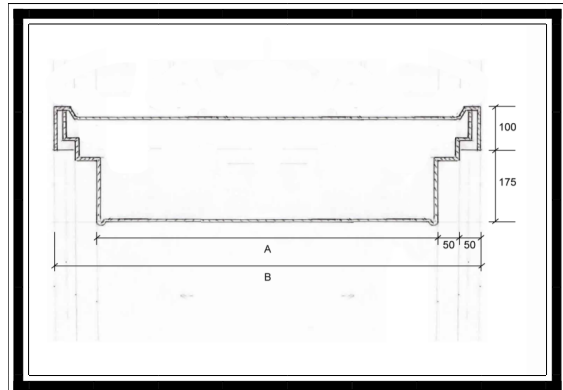

Easy to fix with an integrated internal runoff.

No legs required, but must be fixed with hangers.

For sizes and dimension of canopies available refer to table below.

## Dimensions

A (Soffit)	B	C (Soffit)	D	E inc. 70mm Flash
1680	1910	655	755	345
4230	4260	655	755	345