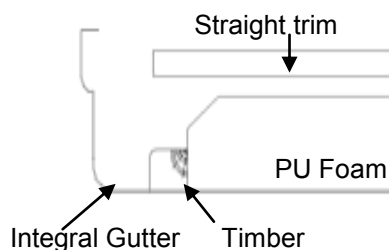

Dental Moulding Porch Canopy

Features

- * Options to insulate
- * Especially suited for bungalows
- * Integral gutter
- * Straight edge roof only
- * Easy to fit
- * Integral coloured ceiling, fascia and GRP Roof.

Section Through Canopy

Front Elevation

Side Elevation

For sizes and dimension of canopies available refer to table below.

Dimensions

A	B	C			
Lengths Available in sizes up to 4880mm Soffit size	Projection Available in sizes up to 2400mm Soffit size	Height only Available in 220mm			
When measuring, add 100mm to each external frame dimension. i.e. 100mm on projection and 200mm to length. This will give you soffit size to order.					