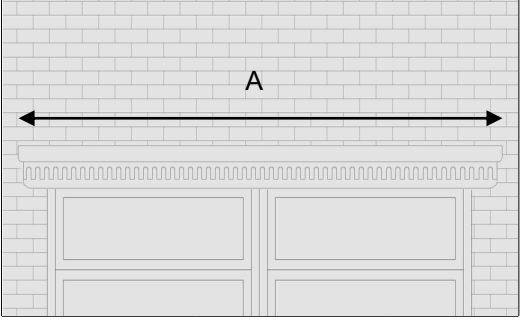

Dental Moulding Porch Canopy

Features

- * Options to insulate
- * Especially suited for bungalows
- * Integral gutter
- * Straight edge roof only
- * Easy to fit
- * Integral coloured ceiling, fascia and GRP Roof.

Section Through Canopy

Front Elevation

Side Elevation

For sizes and dimension of canopies available refer to table below.

Dimensions

A	B	C			
Lengths Available in sizes up to 4880mm Soffit size	Projection Available in sizes up to 2400mm Soffit size	Height only Available in 220mm			
When measuring, add 100mm to each external frame dimension. i.e. 100mm on projection and 200mm to length. This will give you soffit size to order.					