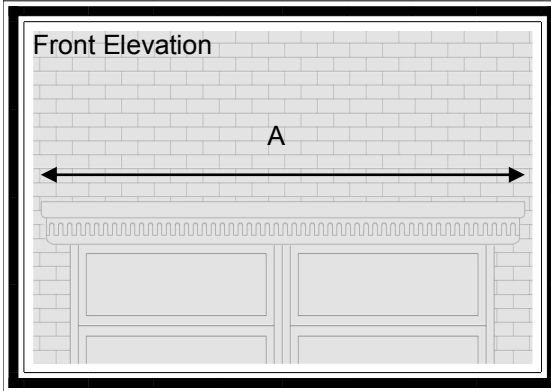

Dental Moulding Porch Canopy

Features

- * Options to insulate
- * Especially suited for bungalows
- * Integral gutter
- * Straight edge roof only
- * Easy to fit

A very practical flat GRP porch top. Adds feature and character to the new porch. Integral coloured ceiling, fascia and GRP Roof.

For sizes and dimension of canopies available refer to table below.

Dimensions

A	B	C			
Lengths Available in sizes up to 4880mm Soffit size	Projection Available in sizes up to 2400mm Soffit size	Height only Available in 220mm			
When measuring, add 100mm to each external frame dimension. i.e. 100mm on projection and 200mm to length. This will give you soffit size to order.					