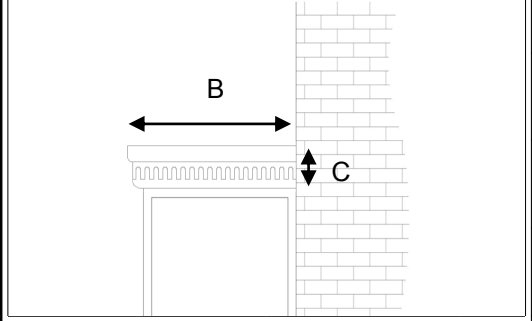

Dental Moulding Porch Canopy

Features

- * Options to insulate
- * Especially suited for bungalows
- * Integral gutter
- * Straight edge roof only
- * Easy to fit
- * Integral coloured ceiling, fascia and GRP Roof.

Section Through Canopy

Front Elevation

Side Elevation

For sizes and dimension of canopies available refer to table below.

Dimensions

A	B	C			
Lengths Available in sizes up to 4880mm Soffit size	Projection Available in sizes up to 2400mm Soffit size	Height only Available in 220mm			
When measuring, add 100mm to each external frame dimension. i.e. 100mm on projection and 200mm to length. This will give you soffit size to order.					