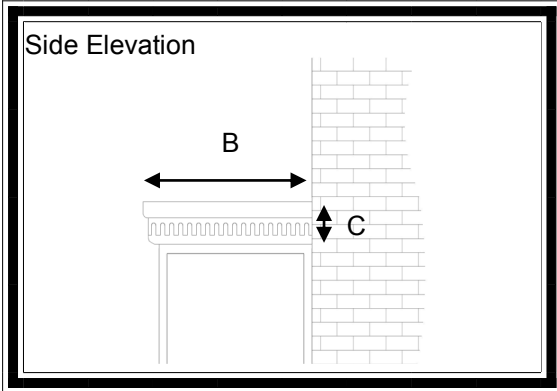

Dental Moulding Porch Canopy

Features

- * Options to insulate
- * Especially suited for bungalows
- * Integral gutter
- * Straight edge roof only
- * Easy to fit

A very practical flat GRP porch top. Adds feature and character to the new porch. Integral coloured ceiling, fascia and GRP Roof.

For sizes and dimension of canopies available refer to table below.

Dimensions

A	B	C			
Lengths Available in sizes up to 4880mm Soffit size	Projection Available in sizes up to 2400mm Soffit size	Height only Available in 220mm			
When measuring, add 100mm to each external frame dimension. i.e. 100mm on projection and 200mm to length. This will give you soffit size to order.					