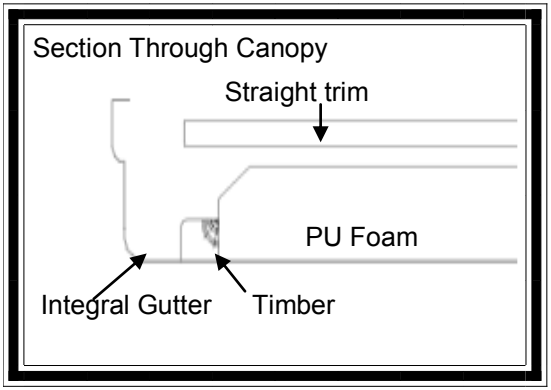

Dental Moulding Porch Canopy

Features

- * Options to insulate
- * Especially suited for bungalows
- * Integral gutter
- * Straight edge roof only
- * Easy to fit

A very practical flat GRP porch top. Adds feature and character to the new porch. Integral coloured ceiling, fascia and GRP Roof.

For sizes and dimension of canopies available refer to table below.

Dimensions

A	B	C			
Lengths Available in sizes up to 4880mm Soffit size	Projection Available in sizes up to 2400mm Soffit size	Height only Available in 220mm			
When measuring, add 100mm to each external frame dimension. i.e. 100mm on projection and 200mm to length. This will give you soffit size to order.					