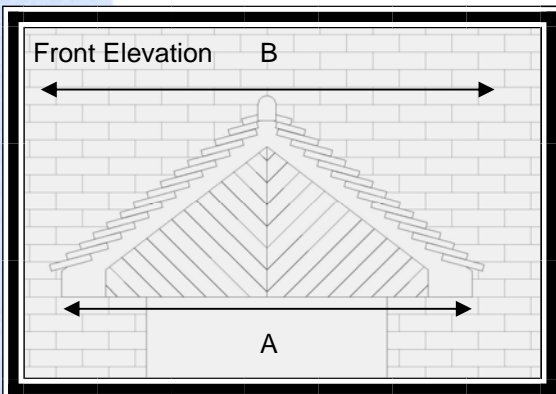

Cottage Canopy

Features

- * Tile effect finish
- * Herringbone tongue & groove
- * Attractive tile edge
- * Choice of tile colour
- * Optional leg brackets
- * Easy to fit

A very attractive canopy with a lot of detail making this a beautiful addition to any home.

The Roof is available in various browns and greys, the base and herringbone tongue & groove front is white.

For sizes and dimension of canopies available refer to table below.

Dimensions

A	B	C	Roof Pitch	D	E
1500	1580	550	36	780(incl 70mmflashing)	600
1500	1580	800	36	780(incl 70mmflashing)	850
2000	2080	550	30	780(incl 70mmflashing)	600