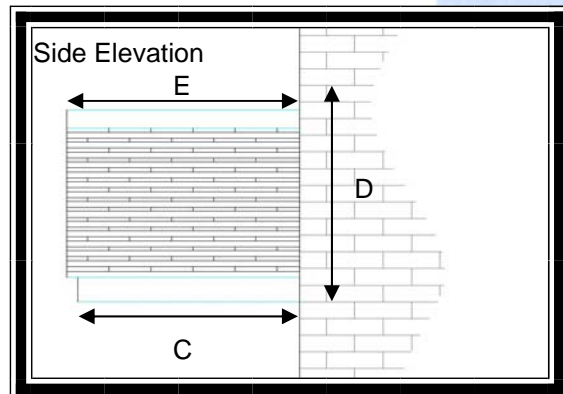

Cottage Canopy

Features

- * Tile effect finish
- * Herringbone tongue & groove
- * Attractive tile edge
- * Choice of tile colour
- * Optional leg brackets
- * Easy to fit

A very attractive canopy with a lot of detail making this a beautiful addition to any home.

The Roof is available in various browns and greys, the base and herringbone tongue & groove front is white.

For sizes and dimension of canopies available refer to table below.

Dimensions

A	B	C	Roof Pitch	D	E
1500	1580	550	36	780(incl 70mmflashing)	600
1500	1580	800	36	780(incl 70mmflashing)	850
2000	2080	550	30	780(incl 70mmflashing)	600