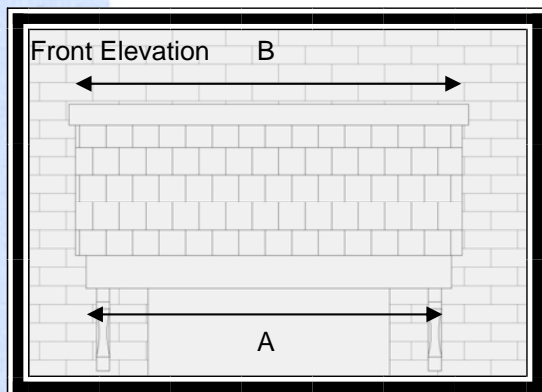

Combination Canopy

(Deep Projection)

Features

- * Rosemary tiled roof
- * Shiplap effect edge
- * Choice of tile colour
- * Variable size available
- * Optional leg brackets
- * Easy to fit

A popular mono-pitched over-door canopy with an authentic Rosemary tiled roof with Shiplap effect edge. Tile colours are available in range of brown, terracotta or grey to match the house roof or to match aesthetically with the style of the house. The soffit (base) section is white.

For sizes and dimension of canopies available refer to table below.

Dimensions

A	B	C	D	E	F
1400	1480	1020	710 (incl 70mm flashing)		
1650	1730	1020	710 (incl 70mm flashing)		
2000	2080	1020	710 (incl 70mm flashing)		
2300	2380	1020	710 (incl 70mm flashing)		
2600	2680	1020	710 (incl 70mm flashing)		
3000	3080	1020	710 (incl 70mm flashing)		