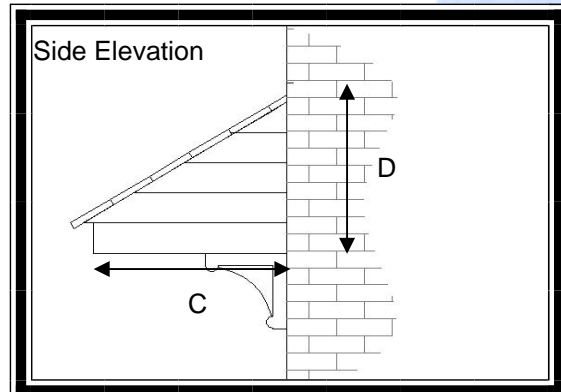

Combination Canopy

(Deep Projection)

Features

- * Rosemary tiled roof
- * Shiplap effect edge
- * Choice of tile colour
- * Variable size available
- * Optional leg brackets
- * Easy to fit

A popular mono-pitched over-door canopy with an authentic Rosemary tiled roof with Shiplap effect edge. Tile colours are available in range of brown, terracotta or grey to match the house roof or to match aesthetically with the style of the house. The soffit (base) section is white.

For sizes and dimension of canopies available refer to table below.

Dimensions

A	B	C	D	E	F
1400	1480	1020	710 (incl 70mm flashing)		
1650	1730	1020	710 (incl 70mm flashing)		
2000	2080	1020	710 (incl 70mm flashing)		
2300	2380	1020	710 (incl 70mm flashing)		
2600	2680	1020	710 (incl 70mm flashing)		
3000	3080	1020	710 (incl 70mm flashing)		