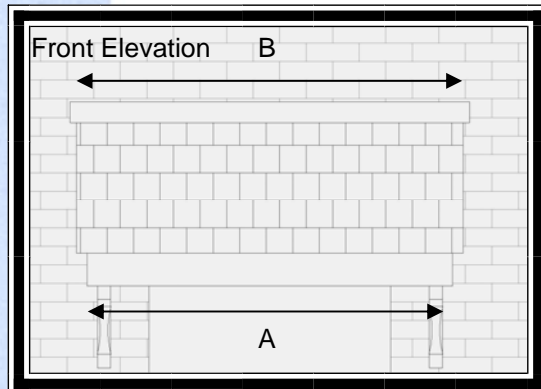

Combination Canopy

(Standard Projection)

Features

- * Rosemary tiled roof
- * Shiplap effect edge
- * Choice of tile colour
- * Variable size available
- * Optional leg brackets
- * Easy to fit

A popular mono-pitched over-door canopy with an authentic Rosemary tiled roof with Shiplap effect edge. Tile colours are available in range of brown, terracotta or grey to match the house roof or to match aesthetically with the style of the house. The soffit (base) section is white.

For sizes and dimension of canopies available refer to table below.

Dimensions

A	B	C	D	E	F
1400	1480	750	600 (incl 70mm flashing)		
1650	1730	750	600 (incl 70mm flashing)		
2000	2080	750	600 (incl 70mm flashing)		
2300	2380	750	600 (incl 70mm flashing)		
2600	2680	750	600 (incl 70mm flashing)		
3000	3080	750	600 (incl 70mm flashing)		