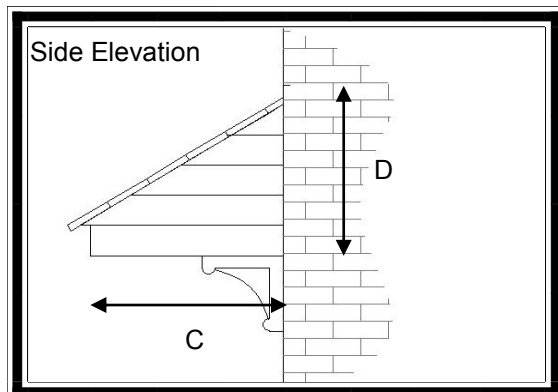

Combination Canopy (Standard Projection)

Features

- * Rosemary tiled roof
- * Shiplap effect edge
- * Choice of tile colour
- * Variable size available
- * Optional leg brackets
- * Easy to fit

A popular mono-pitched over-door canopy with an authentic Rosemary tiled effect roof with Shiplap effect sides. Tile colours are available in range of brown, terracotta or grey to match the house roof or to match aesthetically with the style of the house.
The soffit (base) section is white.

For sizes and dimension of canopies available refer to table below.

Dimensions

| A | B | C | D | E | F |
|---|------|-----|--------------------------|---|---|
| 1400 | 1480 | 720 | 600 (incl 70mm flashing) | | |
| 1650 | 1730 | 720 | 600 (incl 70mm flashing) | | |
| 2000 | 2080 | 720 | 600 (incl 70mm flashing) | | |
| 2300 | 2380 | 720 | 600(incl 70mm flashing) | | |
| 2600 | 2680 | 720 | 600 (incl 70mm flashing) | | |
| 3000 | 3080 | 720 | 600 (incl 70mm flashing) | | |
| Variable lengths available Up to 4770mm (roof size) | | | | | |