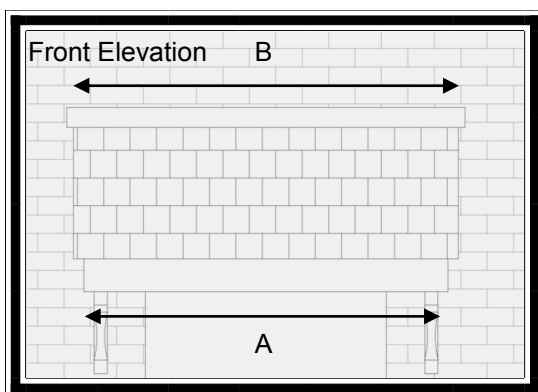

Combination Canopy (Standard Projection)

Features

- * Rosemary tiled roof
- * Shiplap effect edge
- * Choice of tile colour
- * Variable size available
- * Optional leg brackets
- * Easy to fit

A popular mono-pitched over-door canopy with an authentic Rosemary tiled effect roof with Shiplap effect sides. Tile colours are available in range of brown, terracotta or grey to match the house roof or to match aesthetically with the style of the house.
The soffit (base) section is white.

For sizes and dimension of canopies available refer to table below.

Dimensions

| A | B | C | D | E | F |
|---|------|-----|--------------------------|---|---|
| 1400 | 1480 | 720 | 600 (incl 70mm flashing) | | |
| 1650 | 1730 | 720 | 600 (incl 70mm flashing) | | |
| 2000 | 2080 | 720 | 600 (incl 70mm flashing) | | |
| 2300 | 2380 | 720 | 600(incl 70mm flashing) | | |
| 2600 | 2680 | 720 | 600 (incl 70mm flashing) | | |
| 3000 | 3080 | 720 | 600 (incl 70mm flashing) | | |
| Variable lengths available Up to 4770mm (roof size) | | | | | |