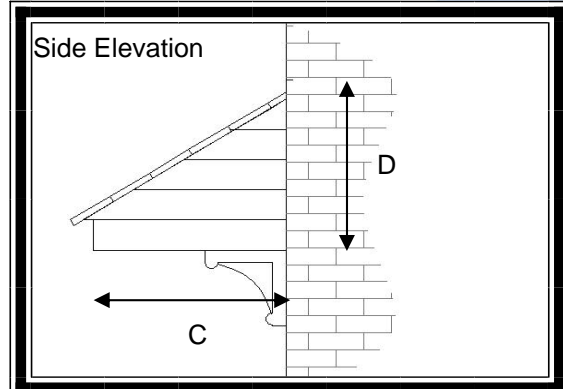

Combination Canopy

(Standard Projection)

Features

- * Rosemary tiled roof
- * Shiplap effect edge
- * Choice of tile colour
- * Variable size available
- * Optional leg brackets
- * Easy to fit

A popular mono-pitched over-door canopy with an authentic Rosemary tiled roof with Shiplap effect edge. Tile colours are available in range of brown, terracotta or grey to match the house roof or to match aesthetically with the style of the house. The soffit (base) section is white.

For sizes and dimension of canopies available refer to table below.

Dimensions

A	B	C	D	E	F
1400	1480	750	600 (incl 70mm flashing)		
1650	1730	750	600 (incl 70mm flashing)		
2000	2080	750	600 (incl 70mm flashing)		
2300	2380	750	600 (incl 70mm flashing)		
2600	2680	750	600 (incl 70mm flashing)		
3000	3080	750	600 (incl 70mm flashing)		