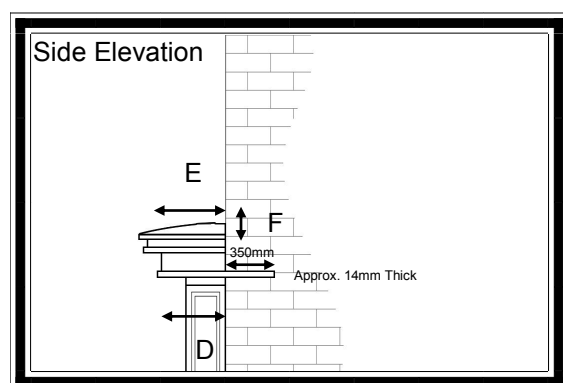

## Features

- \* Simple Bay solution
- \* Cost Effective
- \* Simple and Affective
- \* Easy to fit

An easy solution if you want to add a bay to your property

For sizes and dimension of canopies available refer to table below.

A inc 50mm flash	B	C	D	E	F	Max External Frame Length	Max External Frame Projection
255	2300	1900	175	270	50	1860	160
280	2770	2470	300	370	50	2400	290
335	3140	2800	370	440	50	2720	350
320	3680	3400	490	570	50	3340	470