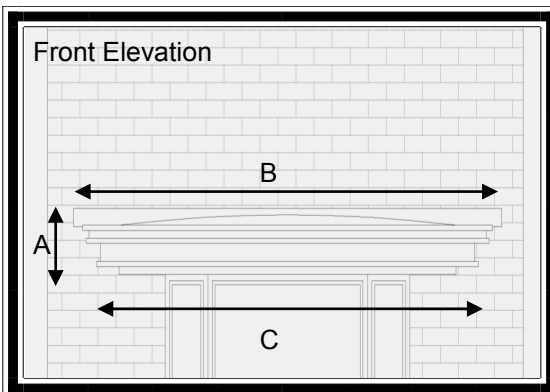

## Features

- \* Simple Bay solution
- \* Cost Effective
- \* Simple and Affective
- \* Easy to fit

An easy solution if you want to add a bay to your property

For sizes and dimension of canopies available refer to table below.

A inc 50mm flash	B	C	D	E	F	Max External Frame Length	Max External Frame Projection
255	2300	1900	175	270	50	1860	160
280	2770	2470	300	370	50	2400	290
335	3140	2800	370	440	50	2720	350
320	3680	3400	490	570	50	3340	470