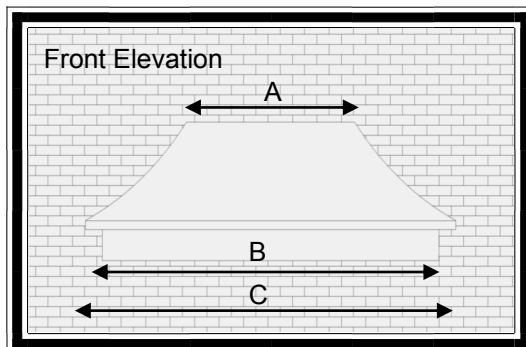

Bell Canopy

Features

- * Maintenance free
- * Light Weight
- * Easy to install
- * Optional Leg Brackets
- * Scalloped or Straight Edge Roof

An attractive hipped style over door canopy.
Transforms and protects the doorway.
Adds value and character to the house.
Looks very authentic.
Slate Grey Lead Effect Roof.

For sizes and dimension of canopies available refer to table below.

Dimensions

A	B	C	D	E	F
370	1420	1500	650mm (inc flashing)	545	140
700	1760	1840	650mm (inc flashing)	545	140
1200	2100	2180	650mm (inc flashing)	545	140
1030	2280	2360	650mm (inc flashing)	545	140
1200	2275	2355	705mm (inc flashing)	745	150
1800	2920	3000	705mm (inc flashing)	745	150