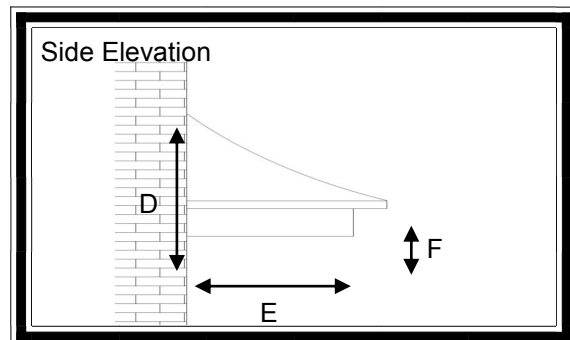

Bell Canopy

Features

- * Maintenance free
- * Light Weight
- * Easy to install
- * Optional Leg Brackets
- * Scalloped or Straight Edge Roof

An attractive hipped style over door canopy.
Transforms and protects the doorway.
Adds value and character to the house.
Looks very authentic.
Slate Grey Lead Effect Roof.

For sizes and dimension of canopies available refer to table below.

Dimensions

A	B	C	D	E	F
370	1420	1500	650mm (inc flashing)	545	140
700	1760	1840	650mm (inc flashing)	545	140
1200	2100	2180	650mm (inc flashing)	545	140
1030	2280	2360	650mm (inc flashing)	545	140
1200	2275	2355	705mm (inc flashing)	745	150
1800	2920	3000	705mm (inc flashing)	745	150