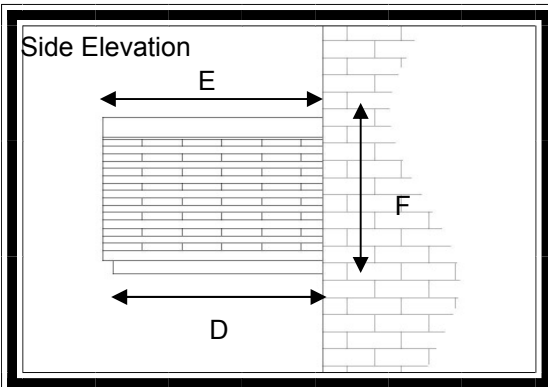

Apex Porch Roof Top

Features

- * Tile effect finish
- * Tongue & Groove
- * Attractive tile edge
- * Choice of tile colour
- * Insulated
- * Easy to fit

A very practical and attractive Porch top with a lot of detail making this a beautiful addition to any home.

The Roof is available in various browns and greys. The Tongue & Groove front and soffit is white.

For sizes and dimension of canopies available refer to table below.

Dimensions

A	B	C	D	E	F
1860	80	1780	1100	1150	670 (incl 70mm flashing)
2580	80	2500	1000	1050	670 (incl 70mm flashing)
2580	80	2500	1200	1250	670 (incl 70mm flashing)
2580	80	2500	1400	1450	670 (incl 70mm flashing)
2580	80	2500	1600	1650	670 (incl 70mm flashing)
2580	80	2500	1800	1850	670 (incl 70mm flashing)
2580	80	2500	2000	2050	670 (incl 70mm flashing)
2580	80	2500	2200	2250	670 (incl 70mm flashing)
2580	80	2500	2400	2450	670 (incl 70mm flashing)

Apex Porch Roof Top - Continu

A	B	C	D	E	F
2000	80	1920	1000	1040	670 (incl 70mm flashing)
2000	80	1920	1200	1240	670 (incl 70mm flashing)
2000	80	1920	1400	1440	670 (incl 70mm flashing)
2000	80	1920	1600	1640	670 (incl 70mm flashing)
2000	80	1920	1800	1840	670 (incl 70mm flashing)
2000	80	1920	2000	2040	670 (incl 70mm flashing)
2000	80	1920	2150	2190	670 (incl 70mm flashing)