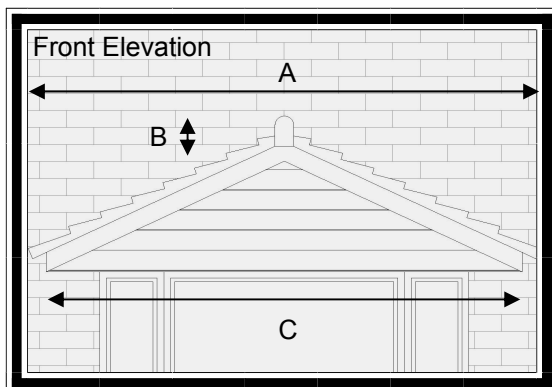

The Roof is available in various browns and greys. The Tongue & Groove front and soffit is white.

For sizes and dimension of canopies available refer to table below.

Dimensions

A	B	C	D	E	F
1860	80	1780	1100	1150	670 (incl 70mm flashing)
2580	80	2500	1000	1050	670 (incl 70mm flashing)
2580	80	2500	1200	1250	670 (incl 70mm flashing)
2580	80	2500	1400	1450	670 (incl 70mm flashing)
2580	80	2500	1600	1650	670 (incl 70mm flashing)
2580	80	2500	1800	1850	670 (incl 70mm flashing)
2580	80	2500	2000	2050	670 (incl 70mm flashing)
2580	80	2500	2200	2250	670 (incl 70mm flashing)
2580	80	2500	2400	2450	670 (incl 70mm flashing)

Apex Porch Roof Top - Continu

A	B	C	D	E	F
2000	80	1920	1000	1040	670 (incl 70mm flashing)
2000	80	1920	1200	1240	670 (incl 70mm flashing)
2000	80	1920	1400	1440	670 (incl 70mm flashing)
2000	80	1920	1600	1640	670 (incl 70mm flashing)
2000	80	1920	1800	1840	670 (incl 70mm flashing)
2000	80	1920	2000	2040	670 (incl 70mm flashing)
2000	80	1920	2150	2190	670 (incl 70mm flashing)